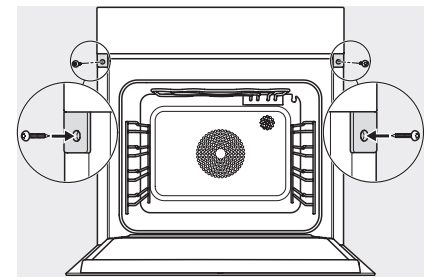

DGC 7860 HC Pro

gőzpároláshoz és sütéshez vezeték nélküli húsmag hőmérő tüvel és HydroCleannel.

H7000 handle, glass, installation drawings

Installation DGC XXL, ESW7x20 installation drawings

Installation_DGC_XXL_ESW7x10_EVS7010 installation drawings

built-in DGC XXL, installation drawing

built-in DGC XXL build-under, installation drawing

screw joint DGC XXL, installation drawing

DGC7x4x swivel range of the aperture, installation drawings

side view DGC XXL, installation drawings