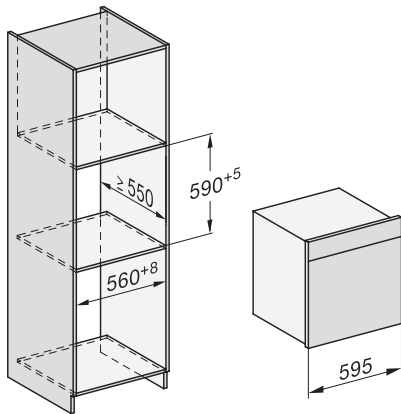

DGC 7860 HC Pro

gőzpároláshoz és sütéshez vezeték nélküli húsmag hőmérő tüvel és HydroCleannel.

H7000 handle, glass, installation drawings

Installation DGC XXL, ESW7x20 installation drawings

Installation_DGC_XXL_ESW7x10_EVS7010 installation drawings

built-in DGC XXL, installation drawing

built-in DGC XXL build-under, installation drawing

screw joint DGC XXL, installation drawing

DGC7x4x swivel range of the aperture, installation drawings

side view DGC XXL, installation drawings