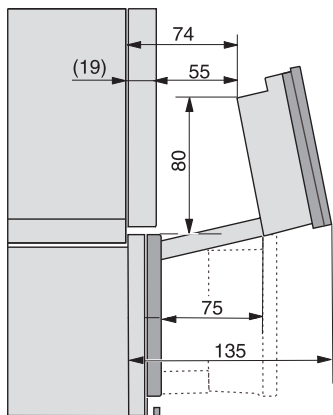

DGC 7860 HC Pro

gőzpároláshoz és sütéshez vezeték nélküli húsmag hőmérő tüvel és HydroCleannel.

H7000 handle, glass, installation drawings

Installation DGC XXL, ESW7x20 installation drawings

Installation_DGC_XXL_ESW7x10_EVS7010 installation drawings

built-in DGC XXL, installation drawing

built-in DGC XXL build-under, installation drawing

screw joint DGC XXL, installation drawing

DGC7x4x swivel range of the aperture, installation drawings

side view DGC XXL, installation drawings