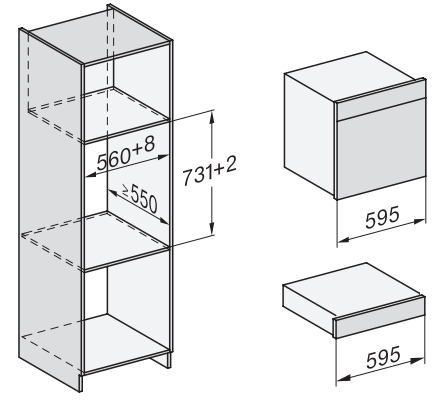

DGC 7860 HC Pro

gőzpároláshoz és sütéshez vezeték nélküli húsmag hőmérő tüvel és HydroCleannel.

H7000 handle, glass, installation drawings

Installation DGC XXL, ESW7x20 installation drawings

Installation_DGC_XXL_ESW7x10_EVS7010 installation drawings

built-in DGC XXL, installation drawing

built-in DGC XXL build-under, installation drawing

screw joint DGC XXL, installation drawing

DGC7x4x swivel range of the aperture, installation drawings

side view DGC XXL, installation drawings