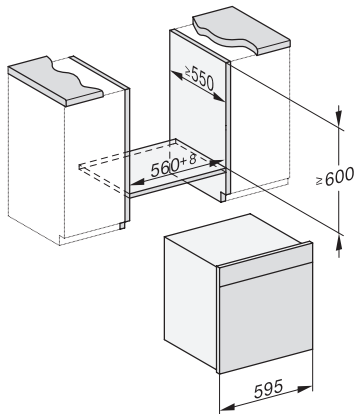

DGC 7860 HC Pro

gőzpároláshoz és sütéshez vezeték nélküli húsmag hőmérő tüvel és HydroCleannel.

H7000 handle, glass, installation drawings

Installation DGC XXL, ESW7x20 installation drawings

Installation_DGC_XXL_ESW7x10_EVS7010 installation drawings

built-in DGC XXL, installation drawing

built-in DGC XXL build-under, installation drawing

screw joint DGC XXL, installation drawing

DGC7x4x swivel range of the aperture, installation drawings

side view DGC XXL, installation drawings