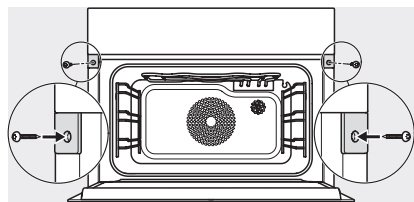

Installation\_DG\_DGM\_DGC\_XL\_ESW7x10\_EVS7010, installation drawings

built-in DG DGM DGC XL build-under, installation drawing

DGC7x4x built-in tall cabinet, installation drawing

DGC7x45 connections and ventilation 45cm, installation drawing

DGC7x4x swivel range of the aperture, installation drawings

screw joint DGC XL, installation drawing

DGC7x6x X with and without handle side view, installation drawings