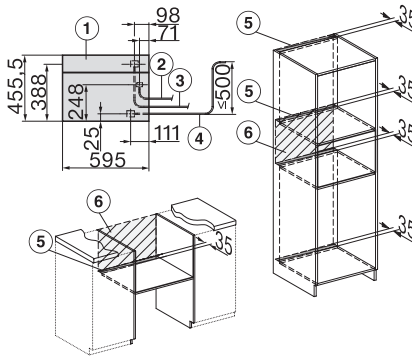

Installation\_DG\_DGM\_DGC\_XL\_ESW7x10\_EVS7010, installation drawings

built-in DG DGM DGC XL build-under, installation drawing

DGC7x4x built-in tall cabinet, installation drawing

DGC7x45 connections and ventilation 45cm, installation drawing

DGC7x4x swivel range of the aperture, installation drawings

screw joint DGC XL, installation drawing

DGC7x6x X with and without handle side view, installation drawings