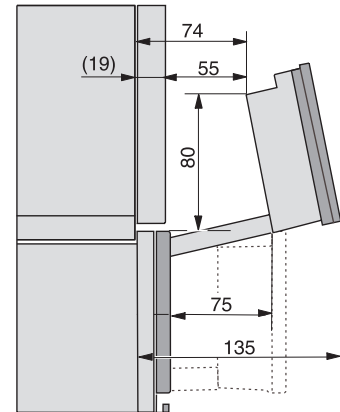

Installation\_DG\_DGM\_DGC\_XL\_ESW7x10\_EVS7010, installation drawings

built-in DG DGM DGC XL build-under, installation drawing

DGC7x4x built-in tall cabinet, installation drawing

DGC7x45 connections and ventilation 45cm, installation drawing

DGC7x4x swivel range of the aperture, installation drawings

screw joint DGC XL, installation drawing

DGC7x6x X with and without handle side view, installation drawings