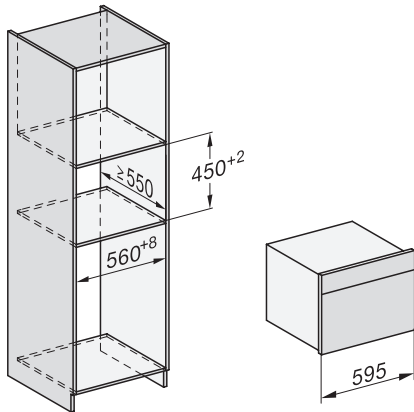

Installation\_DG\_DGM\_DGC\_XL\_ESW7x10\_EVS7010, installation drawings

built-in DG DGM DGC XL build-under, installation drawing

DGC7x4x built-in tall cabinet, installation drawing

DGC7x45 connections and ventilation 45cm, installation drawing

DGC7x4x swivel range of the aperture, installation drawings

screw joint DGC XL, installation drawing

DGC7x6x X with and without handle side view, installation drawings