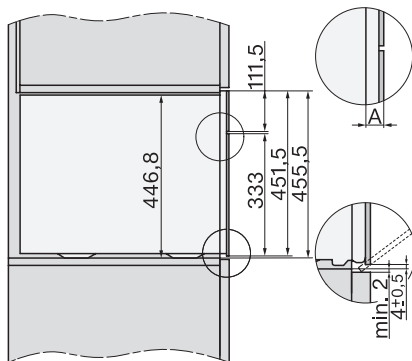

Installation\_DG\_DGM\_DGC\_XL\_ESW7x10\_EVS7010, installation drawings

built-in DG DGM DGC XL build-under, installation drawing

DGC7x4x built-in tall cabinet, installation drawing

DGC7x45 connections and ventilation 45cm, installation drawing

DGC7x4x swivel range of the aperture, installation drawings

screw joint DGC XL, installation drawing

DGC7x6x X with and without handle side view, installation drawings