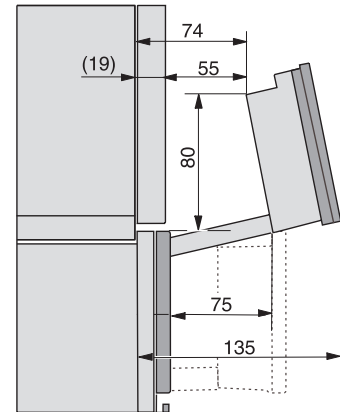

ESW7x20, DGC7x4xHCPro, DGC7x4xHCXPro installation drawings

ESW7x10, DGC7x4xHCPro, DGC7x4xHCXPro, installation drawings

built-in DG DGM DGC XL build-under, installation drawing

DGC7x4x built-in tall cabinet, installation drawing

DGC7x4x Schwenkbereich der Blende, installation drawings

screw joint DGC XL, installation drawing

DGC7x6x X with and without handle side view, installation drawings