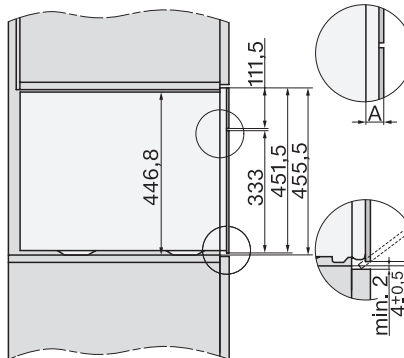

ESW7x20, DGC7x4xHCPro, DGC7x4xHCXPro installation drawings

ESW7x10, DGC7x4xHCPro, DGC7x4xHCXPro, installation drawings

built-in DG DGM DGC XL build-under, installation drawing

DGC7x4x built-in tall cabinet, installation drawing

DGC7x4x Schwenkbereich der Blende, installation drawings

screw joint DGC XL, installation drawing

DGC7x6x X with and without handle side view, installation drawings