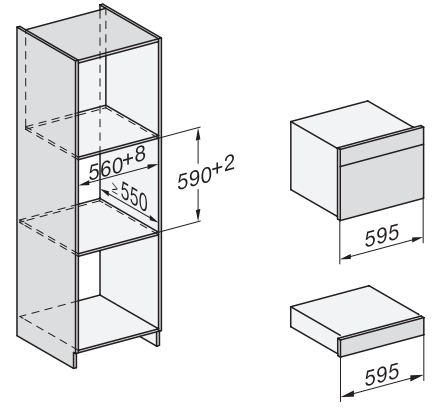

Installation_DG_DGM_DGC_XL_ESW7x10_EVS7010, installation drawings

built-in DG DGM DGC XL build-under, installation drawing

DGC7x4x built-in tall cabinet, installation drawing

DGC7x45 connections and ventilation 45cm, installation drawing

DGC7x4x swivel range of the aperture, installation drawings

screw joint DGC XL, installation drawing

DGC7x6x X with and without handle side view, installation drawings