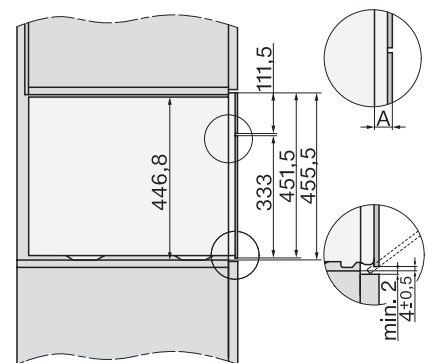

Installation_DG_DGM_DGC_XL_ESW7x10_EVS7010, installation drawings

built-in DG DGM DGC XL build-under, installation drawing

DGC7x4x built-in tall cabinet, installation drawing

DGC7x45 connections and ventilation 45cm, installation drawing

DGC7x4x swivel range of the aperture, installation drawings

screw joint DGC XL, installation drawing

DGC7x6x X with and without handle side view, installation drawings