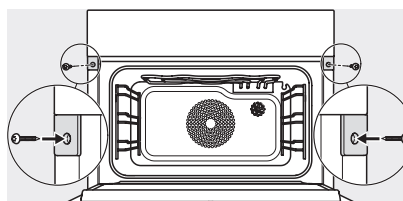

Installation_DG_DGM_DGC_XL_ESW7x10_EVS7010, installation drawings

built-in DG DGM DGC XL build-under, installation drawing

DGC7x4x built-in tall cabinet, installation drawing

DGC7x45 connections and ventilation 45cm, installation drawing

DGC7x4x swivel range of the aperture, installation drawings

screw joint DGC XL, installation drawing

DGC7x6x X with and without handle side view, installation drawings