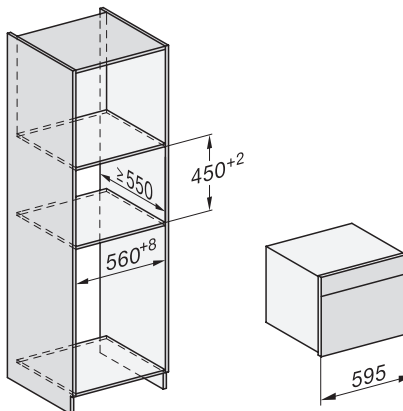

Installation_DG_DGM_DGC_XL_ESW7x10_EVS7010, installation drawings

built-in DG DGM DGC XL build-under, installation drawing

DGC7x4x built-in tall cabinet, installation drawing

DGC7x45 connections and ventilation 45cm, installation drawing

DGC7x4x swivel range of the aperture, installation drawings

screw joint DGC XL, installation drawing

DGC7x6x X with and without handle side view, installation drawings