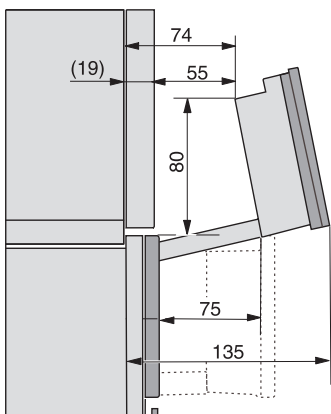

Installation_DG_DGM_DGC_XL_ESW7x10_EVS7010, installation drawings

built-in DG DGM DGC XL build-under, installation drawing

DGC7x4x built-in tall cabinet, installation drawing

DGC7x45 connections and ventilation 45cm, installation drawing

DGC7x4x swivel range of the aperture, installation drawings

screw joint DGC XL, installation drawing

DGC7x6x X with and without handle side view, installation drawings