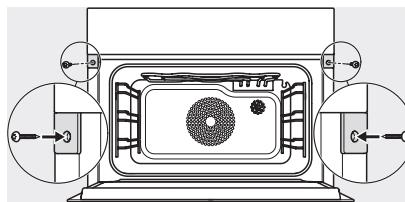

Installation_DG_DGM_DGC_XL_ESW7x10_EVS7010, installation drawings

built-in DG DGM DGC XL build-under, installation drawing

DGC7x4x built-in tall cabinet, installation drawing

DGC7x45 connections and ventilation 45cm, installation drawing

DGC7x4x swivel range of the aperture, installation drawings

screw joint DGC XL, installation drawing

side view DGC XL, installation drawings