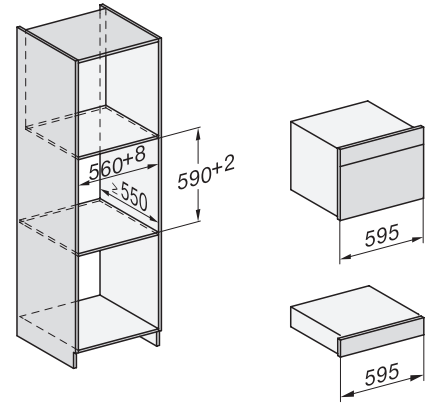

Installation_DG_DGM_DGC_XL_ESW7x10_EVS7010, installation drawings

built-in DG DGM DGC XL build-under, installation drawing

DGC7x4x built-in tall cabinet, installation drawing

DGC7x45 connections and ventilation 45cm, installation drawing

DGC7x4x swivel range of the aperture, installation drawings

screw joint DGC XL, installation drawing

side view DGC XL, installation drawings