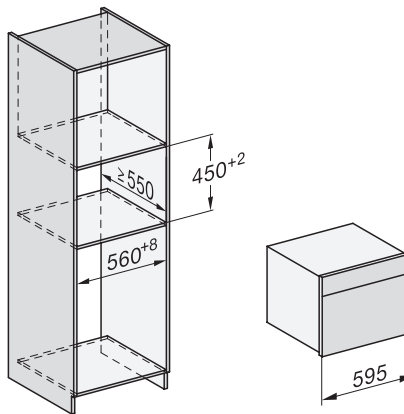

Installation_DG_DGM_DGC_XL_ESW7x10_EVS7010, installation drawings

built-in DG DGM DGC XL build-under, installation drawing

DGC7x4x built-in tall cabinet, installation drawing

DGC7x45 connections and ventilation 45cm, installation drawing

DGC7x4x swivel range of the aperture, installation drawings

screw joint DGC XL, installation drawing

side view DGC XL, installation drawings