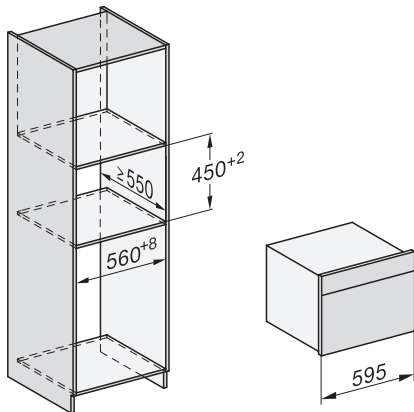

built-in DG, DGM, DGC XL build-under, installation drawing

DGC7x4x built-in tall cabinet, installation drawing

DGC7x40 connections and ventilation 45cm, installation drawing

DGC7x4x swivel range of the aperture, installation drawings