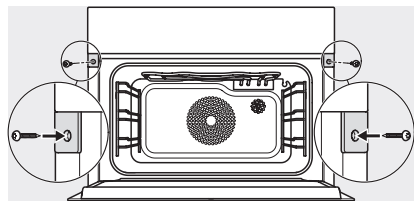

built-in DG, DGM, DGC XL build-under, installation drawing

DGC7x4x built-in tall cabinet, installation drawing

DGC7x40 connections and ventilation 45cm, installation drawing

DGC7x4x swivel range of the aperture, installation drawings

screw joint DGC XL, installation drawing

side view DGC XL, installation drawings