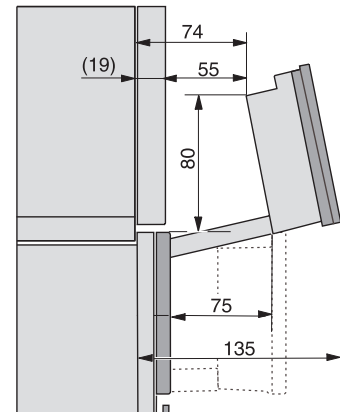

built-in DG, DGM, DGC XL build-under, installation drawing

DGC7x4x built-in tall cabinet, installation drawing

DGC7x40 connections and ventilation 45cm, installation drawing

DGC7x4x swivel range of the aperture, installation drawings

screw joint DGC XL, installation drawing

side view DGC XL, installation drawings