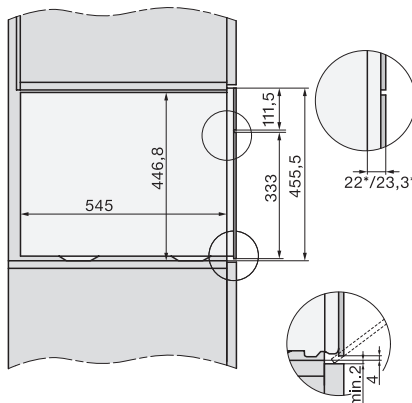

Installation_DG_DGM_DGC_XL_ESW7x10_EVS7010, installation drawings

built-in DG DGM DGC XL build-under, installation drawing

DGC7x4x built-in tall cabinet, installation drawing

DGC7x4x swivel range of the aperture, installation drawings

screw joint DGC XL, installation drawing

side view DGC XL, installation drawings