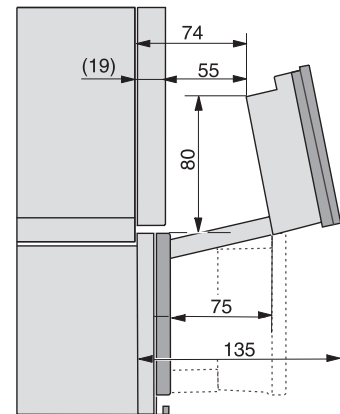

Installation_DG_DGM_DGC_XL_ESW7x10_EVS7010, installation drawings

built-in DG DGM DGC XL build-under, installation drawing

DGC7x4x built-in tall cabinet, installation drawing

DGC7x4x swivel range of the aperture, installation drawings

screw joint DGC XL, installation drawing

side view DGC XL, installation drawings