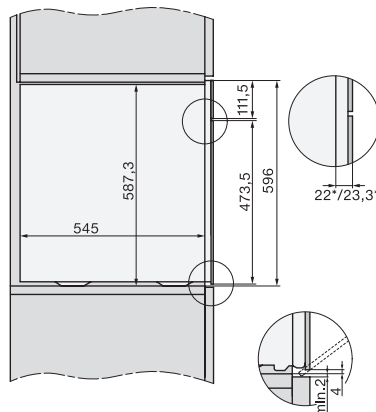

built-in DGC XXL, installation drawing

DGC7x65 connections and ventilation 60cm, installation drawing

built-in DGC XXL build-under, installation drawing

screw joint DGC XXL, installation drawing

DGC7x4x swivel range of the aperture, installation drawings

side view DGC XXL, installation drawings