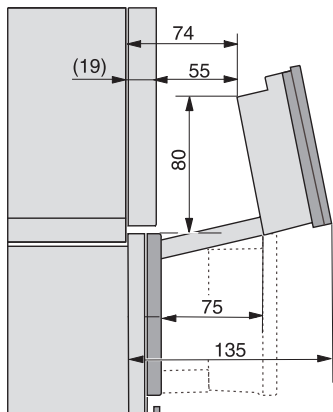

built-in DGC XXL, installation drawing

DGC7x65 connections and ventilation 60cm, installation drawing

built-in DGC XXL build-under, installation drawing

screw joint DGC XXL, installation drawing

DGC7x4x swivel range of the aperture, installation drawings

side view DGC XXL, installation drawings