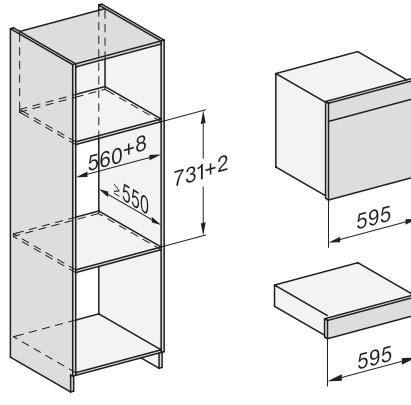

ESW7x10, EVS7010, DGC7x6xHCPro, DGC7x6xHCXPro installation drawings