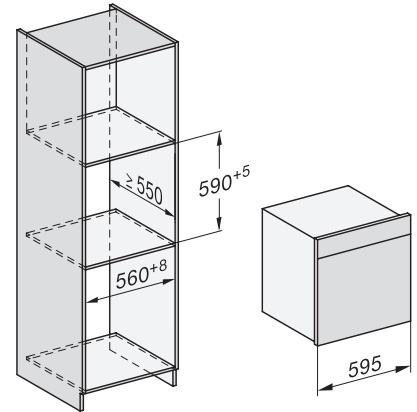

built-in DGC XXL, installation drawing

DGC7x65 connections and ventilation 60cm, installation drawing

built-in DGC XXL build-under, installation drawing

screw joint DGC XXL, installation drawing

DGC7x4x swivel range of the aperture, installation drawings

side view DGC XXL, installation drawings