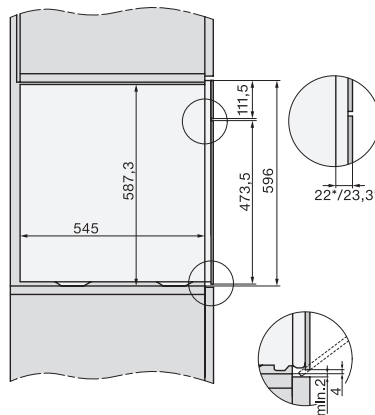

built-in DGC XXL, installation drawing

DGC7x65 connections and ventilation 60cm, installation drawing

built-in DGC XXL build-under, installation drawing

screw joint DGC XXL, installation drawing

DGC7x4x swivel range of the aperture, installation drawings

side view DGC XXL, installation drawings