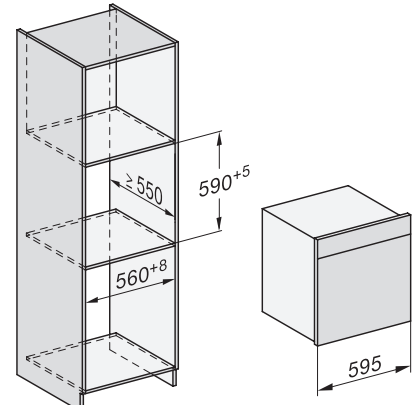

built-in DGC XXL, installation drawing

DGC7x65 connections and ventilation 60cm, installation drawing

built-in DGC XXL build-under, installation drawing

screw joint DGC XXL, installation drawing

DGC7x4x swivel range of the aperture, installation drawings

side view DGC XXL, installation drawings