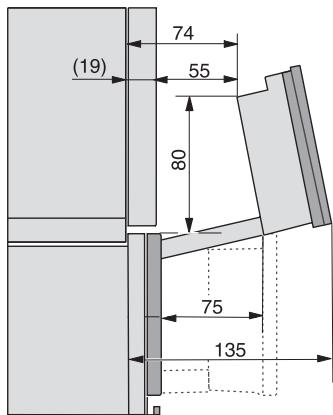

built-in DGC XXL, installation drawing

DGC7x65 connections and ventilation 60cm, installation drawing

built-in DGC XXL build-under, installation drawing

screw joint DGC XXL, installation drawing

DGC7x4x swivel range of the aperture, installation drawings

side view DGC XXL, installation drawings