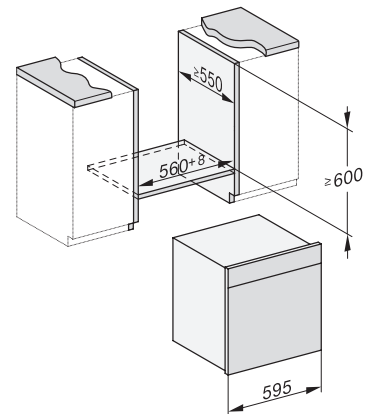

## DGC 7465 HC Pro

Gőzsütő vezetékes vízcsatlakozással

gőzpároláshoz, sütéshez hálózatra kapcsolással és HydroCleannel.

H7000 handle, glass, installation drawings

Installation DGC XXL, ESW7x20 installation drawings

ESW7x10, EVS7010, DGC7x6xHCPro, DGC7x6xHCXPro installation drawings

built-in DGC XXL, installation drawing

DGC7x65 connections and ventilation 60cm, installation drawing

built-in DGC XXL build-under, installation drawing

screw joint DGC XXL, installation drawing

DGC7x4x swivel range of the aperture, installation drawings

side view DGC XXL, installation drawings