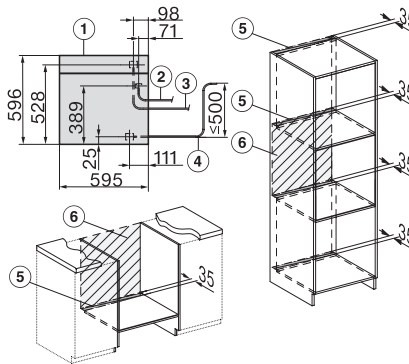

## DGC 7465 HC Pro

Gőzsütő vezetékes vízcsatlakozással

gőzpároláshoz, sütéshez hálózatra kapcsolással és HydroCleannel.

H7000 handle, glass, installation drawings

Installation DGC XXL, ESW7x20 installation drawings

ESW7x10, EVS7010, DGC7x6xHCPro, DGC7x6xHCXPro installation drawings

built-in DGC XXL, installation drawing

DGC7x65 connections and ventilation 60cm, installation drawing

built-in DGC XXL build-under, installation drawing

screw joint DGC XXL, installation drawing

DGC7x4x swivel range of the aperture, installation drawings

side view DGC XXL, installation drawings