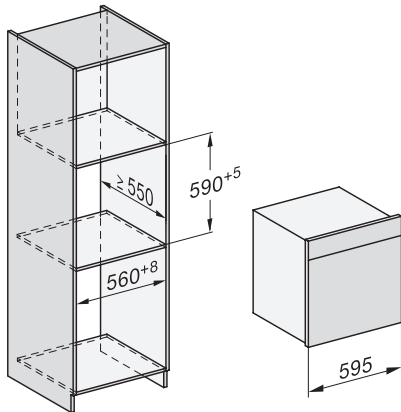

ESW7x10, EVS7010, DGC7x6xHCPro, DGC7x6xHCXPro installation drawings

built-in DGC XXL, installation drawing

DGC7x65 connections and ventilation 60cm, installation drawing

built-in DGC XXL build-under, installation drawing

screw joint DGC XXL, installation drawing

DGC7x4x swivel range of the aperture, installation drawings

side view DGC XXL, installation drawings