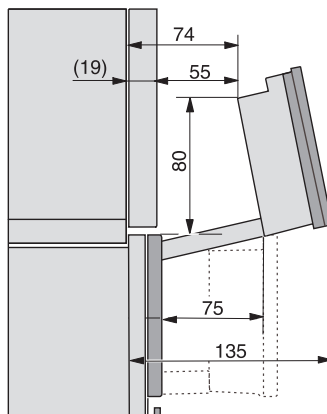

ESW7x20, DGC7x6xHCPro, DGC7x6xHCXPro installation drawings

ESW7x10, EVS7010, DGC7x6xHCPro, DGC7x6xHCXPro installation drawings

built-in DGC XXL, installation drawing

DGC7x65 connections and ventilation 60cm, installation drawing

built-in DGC XXL build-under, installation drawing

screw joint DGC XXL, installation drawing

DGC7x4x Schwenkbereich der Blende, installation drawings

side view DGC XXL, installation drawings