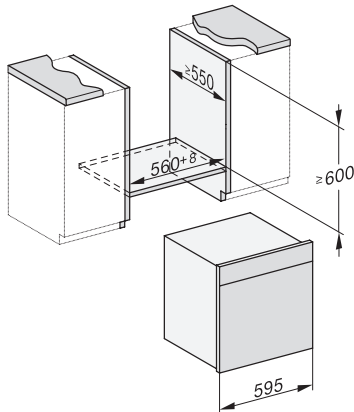

DGC 7460 HCX Pro
 Fogantyú nélküli gőzsütő
 gőzpároláshoz, sütéshez hálózatra kapcsolással és HydroCleannel.

Installation DGC XXL, ESW7x20 installation drawings

ESW7x10, EVS7010, DGC7x6xHCPro, DGC7x6xHCXPro installation drawings

built-in DGC XXL, installation drawing

DGC7x60 connections and ventilation 60cm, installation drawing

built-in DGC XXL build-under, installation drawing

screw joint DGC XXL, installation drawing

DGC7x4x swivel range of the aperture, installation drawings

side view DGC XXL, installation drawings