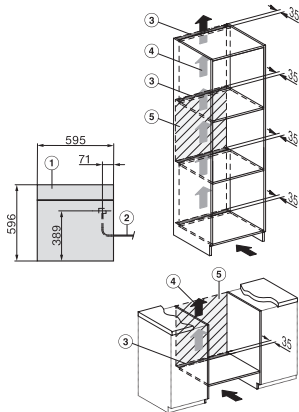

DGC 7460 HCX Pro
 Fogantyú nélküli gőzsütő
 gőzpároláshoz, sütéshez hálózatra kapcsolással és HydroCleannel.

Installation DGC XXL, ESW7x20 installation drawings

ESW7x10, EVS7010, DGC7x6xHCPro, DGC7x6xHCXPro installation drawings

built-in DGC XXL, installation drawing

DGC7x60 connections and ventilation 60cm, installation drawing

built-in DGC XXL build-under, installation drawing

screw joint DGC XXL, installation drawing

DGC7x4x swivel range of the aperture, installation drawings

side view DGC XXL, installation drawings