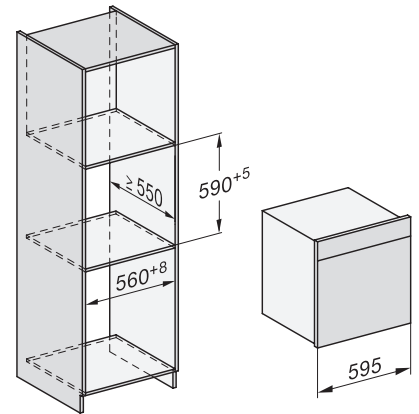

built-in DGC XXL, installation drawing

DGC7x60 connections and ventilation 60cm, installation drawing

built-in DGC XXL build-under, installation drawing

screw joint DGC XXL, installation drawing

DGC7x4x swivel range of the aperture, installation drawings