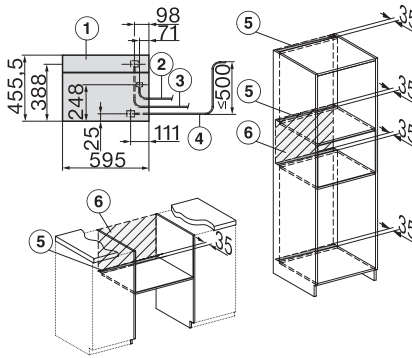

Installation_DG_DGM_DGC_XL_ESW7x10_EVS7010, installation drawings

built-in DG DGM DGC XL build-under, installation drawing

DGC7x4x built-in tall cabinet, installation drawing

DGC7x45 connections and ventilation 45cm, installation drawing

DGC7x4x swivel range of the aperture, installation drawings

screw joint DGC XL, installation drawing

DGC7x6x X with and without handle side view, installation drawings