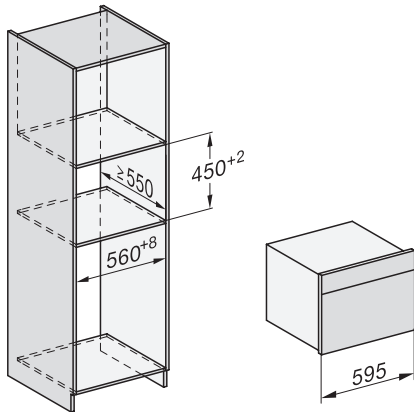

Installation_DG_DGM_DGC_XL_ESW7x10_EVS7010, installation drawings

built-in DG DGM DGC XL build-under, installation drawing

DGC7x4x built-in tall cabinet, installation drawing

DGC7x45 connections and ventilation 45cm, installation drawing

DGC7x4x swivel range of the aperture, installation drawings

screw joint DGC XL, installation drawing

DGC7x6x X with and without handle side view, installation drawings