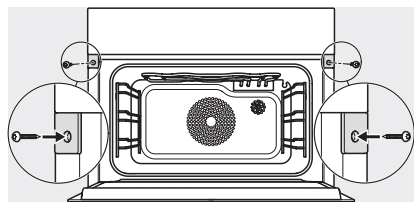

Installation_DG_DGM_DGC_XL_ESW7x10_EVS7010, installation drawings

built-in DG DGM DGC XL build-under, installation drawing

DGC7x4x built-in tall cabinet, installation drawing

DGC7x45 connections and ventilation 45cm, installation drawing

DGC7x4x swivel range of the aperture, installation drawings

screw joint DGC XL, installation drawing

DGC7x6x X with and without handle side view, installation drawings