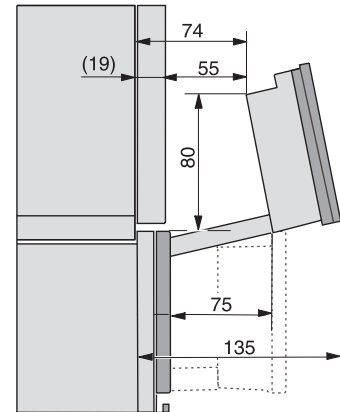

Installation_DG_DGM_DGC_XL_ESW7x10_EVS7010, installation drawings

built-in DG DGM DGC XL build-under, installation drawing

DGC7x4x built-in tall cabinet, installation drawing

DGC7x45 connections and ventilation 45cm, installation drawing

DGC7x4x swivel range of the aperture, installation drawings

screw joint DGC XL, installation drawing

DGC7x6x X with and without handle side view, installation drawings