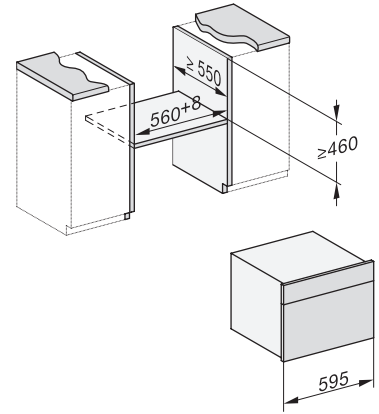

Installation_DG_DGM_DGC_XL_ESW7x10_EVS7010, installation drawings

built-in DG DGM DGC XL build-under, installation drawing

DGC7x4x built-in tall cabinet, installation drawing

DGC7x45 connections and ventilation 45cm, installation drawing

DGC7x4x swivel range of the aperture, installation drawings

screw joint DGC XL, installation drawing

DGC7x6x X with and without handle side view, installation drawings