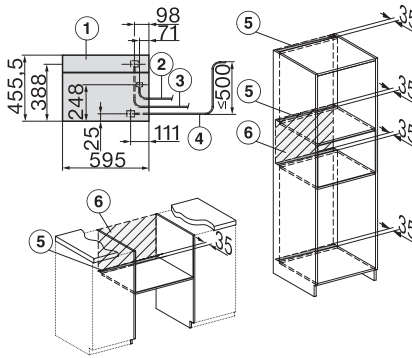

Installation_DG_DGM_DGC_XL_ESW7x10_EVS7010, installation drawings

built-in DG DGM DGC XL build-under, installation drawing

DGC7x4x built-in tall cabinet, installation drawing

DGC7x45 connections and ventilation 45cm, installation drawing

DGC7x4x swivel range of the aperture, installation drawings

screw joint DGC XL, installation drawing

side view DGC XL, installation drawings