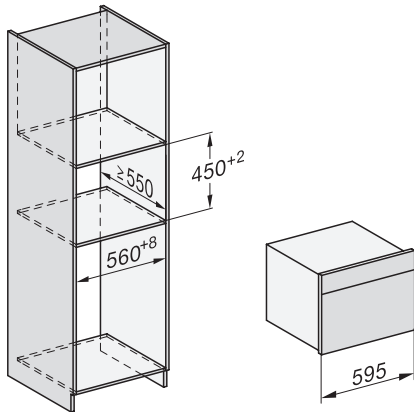

Installation_DG_DGM_DGC_XL_ESW7x10_EVS7010, installation drawings

built-in DG DGM DGC XL build-under, installation drawing

DGC7x4x built-in tall cabinet, installation drawing

DGC7x45 connections and ventilation 45cm, installation drawing

DGC7x4x swivel range of the aperture, installation drawings

screw joint DGC XL, installation drawing

side view DGC XL, installation drawings