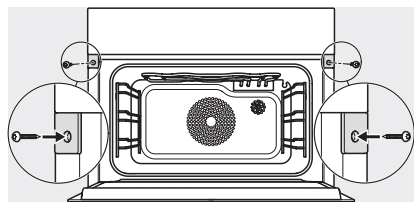

Installation_DG_DGM_DGC_XL_ESW7x10_EVS7010, installation drawings

built-in DG DGM DGC XL build-under, installation drawing

DGC7x4x built-in tall cabinet, installation drawing

DGC7x45 connections and ventilation 45cm, installation drawing

DGC7x4x swivel range of the aperture, installation drawings

screw joint DGC XL, installation drawing

side view DGC XL, installation drawings