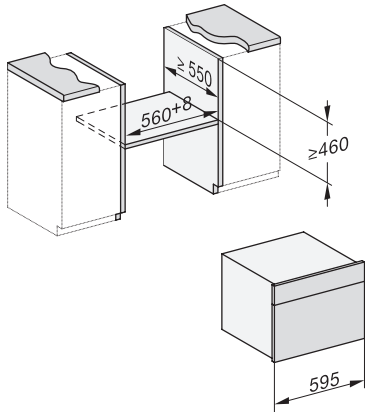

ESW7x20, DGC7x4xHCPro, DGC7x4xHCXPro installation drawings

ESW7x10, DGC7x4xHCPro, DGC7x4xHCXPro, installation drawings

built-in DG DGM DGC XL build-under, installation drawing

DGC7x4x built-in tall cabinet, installation drawing

DGC7x4x Schwenkbereich der Blende, installation drawings

screw joint DGC XL, installation drawing

DGC7x6x X with and without handle side view, installation drawings