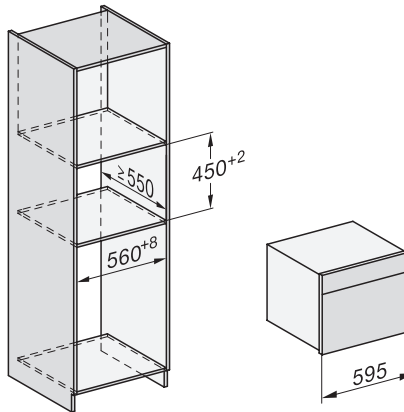

Installation_DG_DGM_DGC_XL_ESW7x10_EVS7010, installation drawings

built-in DG DGM DGC XL build-under, installation drawing

DGC7x4x built-in tall cabinet, installation drawing

DGC7x45 connections and ventilation 45cm, installation drawing

DGC7x4x swivel range of the aperture, installation drawings

screw joint DGC XL, installation drawing

side view DGC XL, installation drawings