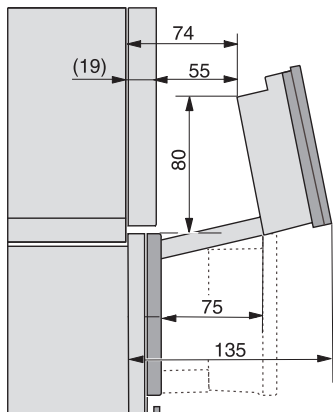

Installation_DG_DGM_DGC_XL_ESW7x10_EVS7010, installation drawings

built-in DG DGM DGC XL build-under, installation drawing

DGC7x4x built-in tall cabinet, installation drawing

DGC7x45 connections and ventilation 45cm, installation drawing

DGC7x4x swivel range of the aperture, installation drawings

screw joint DGC XL, installation drawing

side view DGC XL, installation drawings