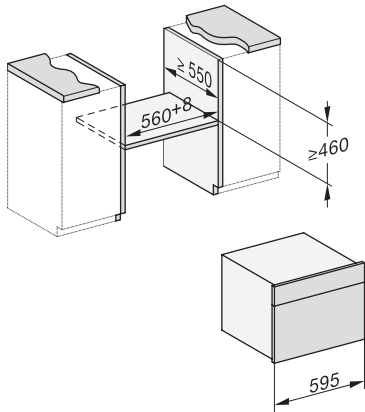

Installation_DG_DGM_DGC_XL_ESW7x10_EVS7010, installation drawings

built-in DG DGM DGC XL build-under, installation drawing

DGC7x4x built-in tall cabinet, installation drawing

DGC7x45 connections and ventilation 45cm, installation drawing

DGC7x4x swivel range of the aperture, installation drawings

screw joint DGC XL, installation drawing

side view DGC XL, installation drawings