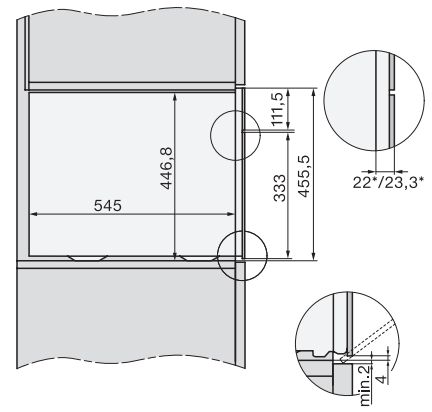

Installation_DG_DGM_DGC_XL_ESW7x10_EVS7010, installation drawings

built-in DG DGM DGC XL build-under, installation drawing

DGC7x4x built-in tall cabinet, installation drawing

DGC7x45 connections and ventilation 45cm, installation drawing

DGC7x4x swivel range of the aperture, installation drawings

screw joint DGC XL, installation drawing

side view DGC XL, installation drawings