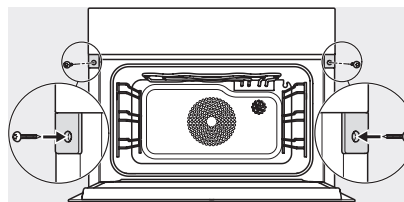

Installation_DG_DGM_DGC_XL_ESW7x10_EVS7010, installation drawings

built-in DG DGM DGC XL build-under, installation drawing

DGC7x4x built-in tall cabinet, installation drawing

DGC7x45 connections and ventilation 45cm, installation drawing

DGC7x4x swivel range of the aperture, installation drawings

screw joint DGC XL, installation drawing

side view DGC XL, installation drawings