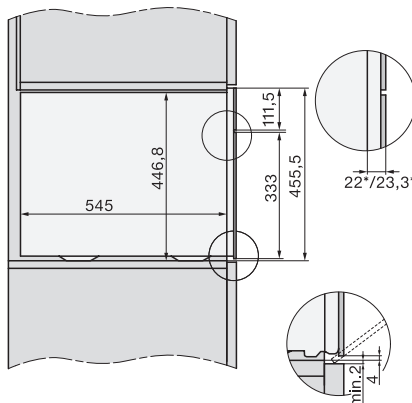

built-in DG DGM DGC XL build-under, installation drawing

DGC7x4x built-in tall cabinet, installation drawing

DGC7x4x swivel range of the aperture, installation drawings

screw joint DGC XL, installation drawing

side view DGC XL, installation drawings