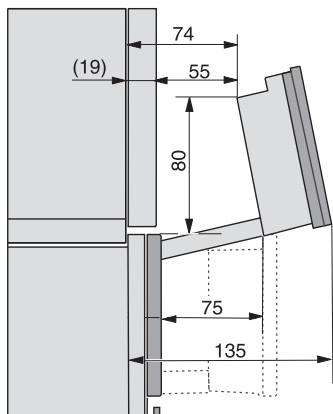

DGC 7460 HC Pro

Gőzsütő

gőzpároláshoz, sütéshez hálózatra kapcsolással és HydroCleannel.

H7000 handle, glass, installation drawings

Installation DGC XXL, ESW7x20 installation drawings

ESW7x10, EVS7010, DGC7x6xHCPro, DGC7x6xHCXPro installation drawings

built-in DGC XXL, installation drawing

built-in DGC XXL build-under, installation drawing

screw joint DGC XXL, installation drawing

DGC7x4x swivel range of the aperture, installation drawings

side view DGC XXL, installation drawings