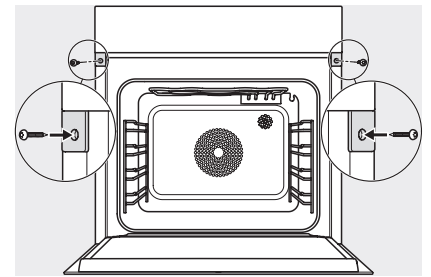

DGC 7460 HC Pro

Gőzsütő

gőzpároláshoz, sütéshez hálózatra kapcsolással és HydroCleannel.

H7000 handle, glass, installation drawings

Installation DGC XXL, ESW7x20 installation drawings

ESW7x10, EVS7010, DGC7x6xHCPro, DGC7x6xHCXPro installation drawings

built-in DGC XXL, installation drawing

built-in DGC XXL build-under, installation drawing

screw joint DGC XXL, installation drawing

DGC7x4x swivel range of the aperture, installation drawings

side view DGC XXL, installation drawings