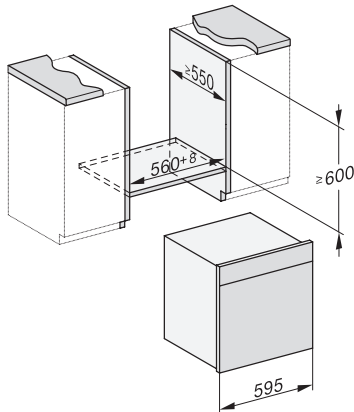

DGC 7460 HC Pro

Gőzsütő

gőzpároláshoz, sütéshez hálózatra kapcsolással és HydroCleannel.

H7000 handle, glass, installation drawings

Installation DGC XXL, ESW7x20 installation drawings

ESW7x10, EVS7010, DGC7x6xHCPro, DGC7x6xHCXPro installation drawings

built-in DGC XXL, installation drawing

built-in DGC XXL build-under, installation drawing

screw joint DGC XXL, installation drawing

DGC7x4x swivel range of the aperture, installation drawings

side view DGC XXL, installation drawings