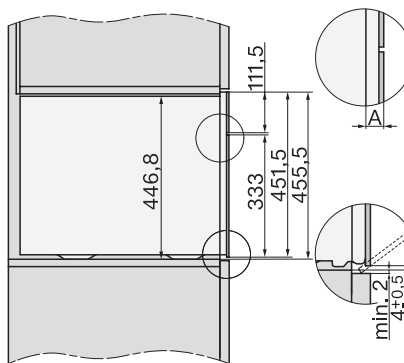

ESW7x20, DGC7x4xHCPro, DGC7x4xHCXPro installation drawings

ESW7x10, DGC7x4xHCPro, DGC7x4xHCXPro, installation drawings

built-in DG DGM DGC XL build-under, installation drawing

DGC7x4x built-in tall cabinet, installation drawing

DGC7x4x swivel range of the aperture, installation drawings

screw joint DGC XL, installation drawing

DGC7x6x X with and without handle side view, installation drawings