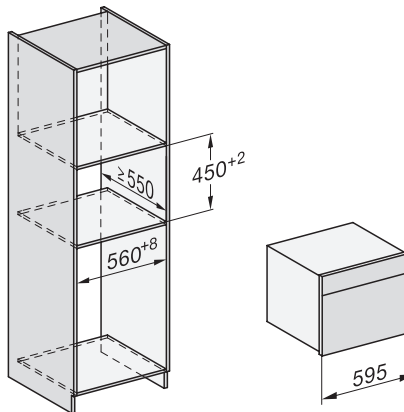

ESW7x20, DGC7x4xHCPro, DGC7x4xHCXPro installation drawings

ESW7x10, DGC7x4xHCPro, DGC7x4xHCXPro, installation drawings

built-in DG DGM DGC XL build-under, installation drawing

DGC7x4x built-in tall cabinet, installation drawing

DGC7x4x swivel range of the aperture, installation drawings

screw joint DGC XL, installation drawing

DGC7x6x X with and without handle side view, installation drawings