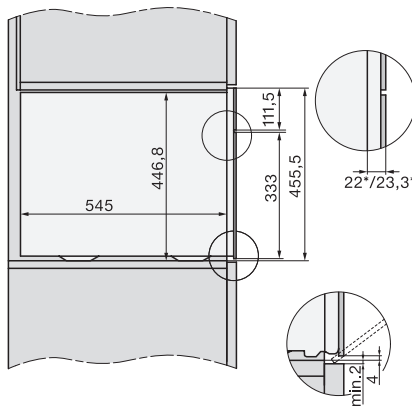

built-in DG DGM DGC XL build-under, installation drawing

DGC7x4x built-in tall cabinet, installation drawing

DGC7x4x swivel range of the aperture, installation drawings

screw joint DGC XL, installation drawing

side view DGC XL, installation drawings