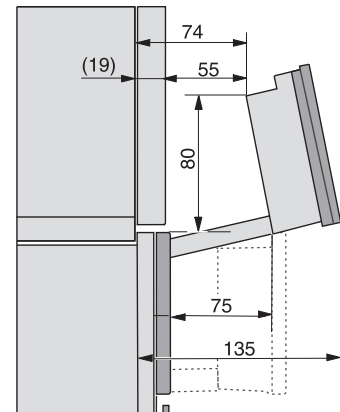

ESW7x20, DGC7x4xHCPro, DGC7x4xHCXPro installation drawings

ESW7x10, DGC7x4xHCPro, DGC7x4xHCXPro, installation drawings

built-in DG DGM DGC XL build-under, installation drawing

DGC7x4x built-in tall cabinet, installation drawing

DGC7x4x swivel range of the aperture, installation drawings

screw joint DGC XL, installation drawing

DGC7x6x X with and without handle side view, installation drawings