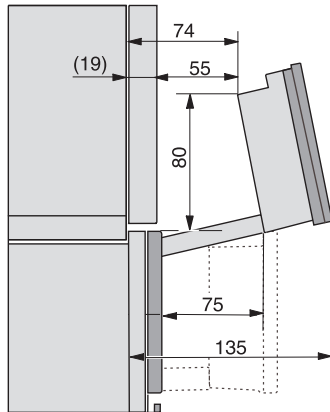

built-in DG DGM DGC XL build-under, installation drawing

DGC7x4x built-in tall cabinet, installation drawing

DGC7x4x swivel range of the aperture, installation drawings

screw joint DGC XL, installation drawing