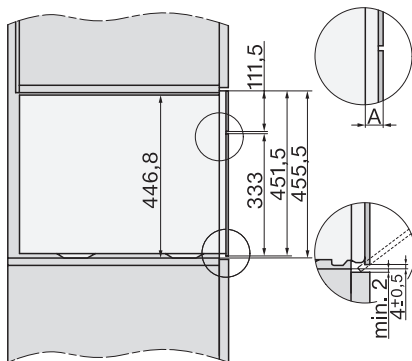

built-in DG DGM DGC XL build-under, installation drawing

DGC7x4x built-in tall cabinet, installation drawing

DGC7x4x swivel range of the aperture, installation drawings

screw joint DGC XL, installation drawing

DGC7x6x X with and without handle side view, installation drawings

H7x65BP, H7145BM, H7165B, H7365B, H2756B, H2765B/BP, DGC7151, DGC7351 installation drawings