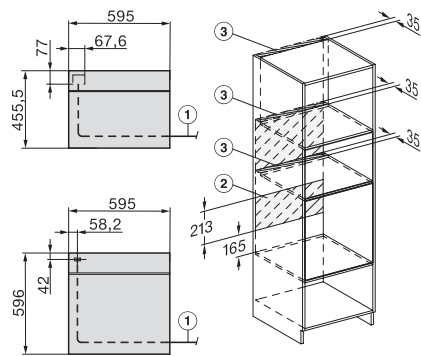

built-in H7000 XL, installation drawing

H226x-1B/BP/E/EP/I/IP, H2x6xB/BP, H7x6xB/BP/BPX, installation drawings

DG7x40, DGC7x4x, DGC7x6x, DGM7x4x, DO7, H2860B/BP, H7240BM, H7x40BM, H7x4xB/BP, H7x6xB/BP, installation drawings

H226x-1B/BP/E/EP/I/IP, H2760B/BP, H28x0B/BP, H7x40BM/BMX, H7x6xB/BP/BPX, installation drawings

side view H7000 XL build-under, installation drawing

H2xxx-1 B/BP/E/I/IP, H7xxx B/BP/BM/BMX, installation drawings

H 7262 BP

Sütő

szöveges kijelzővel, húsmaghőmérő tálal és Pirolízis funkcióval

H2xxx-1 B/BP/E/I/IP, H7xxx B/BP/BM/BMX, installation drawings