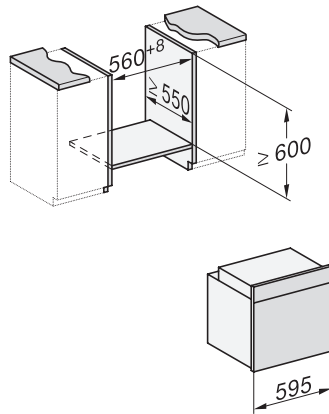

H 7262 BP

Sütő

szöveges kijelzővel, húsmaghőmérő tüllel és Pirolyzis funkcióval

installation H7000 XL, installation drawing

installation H7000 XL, installation drawing, GB, AU

side view H7000 XL, installation drawings

built-in H7000 XL, installation drawing

H226x-1B/BP/E/EP/I/IP, H2x6xB/BP, H7x6xB/BP/BPX, installation drawings

DG7x40, DGC7x4x, DGC7x6x, DGM7x4x, DO7, H2860B/BP, H7240BM, H7x40BM, H7x4xB/BP, H7x6xB/BP, installation drawings