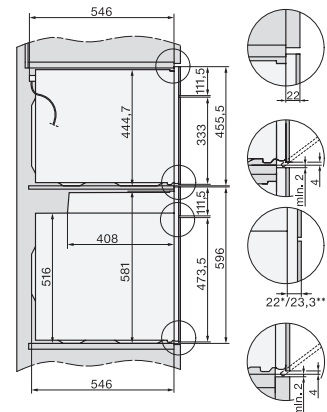

H 7262 BP

Sütő

szöveges kijelzővel, húsmaghőmérő tüllel és Pirolyzis funkcióval

installation H7000 XL, installation drawing

installation H7000 XL, installation drawing, GB, AU

side view H7000 XL, installation drawings

built-in H7000 XL, installation drawing

H226x-1B/BP/E/EP/I/IP, H2x6xB/BP, H7x6xB/BP/BPX, installation drawings

DG7x40, DGC7x4x, DGC7x6x, DGM7x4x, DO7, H2860B/BP, H7240BM, H7x40BM, H7x4xB/BP, H7x6xB/BP, installation drawings

H226x-1B/BP/E/EP/I/IP, H2760B/BP, H28x0B/BP, H7x40BM/BMX, H7x6xB/BP/BPX, installation drawings

side view H7000 XL build-under, installation drawing

H2xxx-1 B/BP/E/I/IP, H7xxx B/BP/BM/BMX, installation drawings