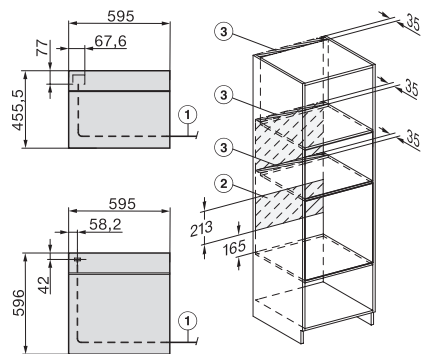

H226x-1B/BP/E/EP/I/IP, H2760B/BP, H28x0B/BP, H7x40BM/BMX, H7x6xB/BP/BPX, installation drawings

side view H7000 XL build-under, installation drawing

H2xxx-1 B/BP/E/I/IP, H7xxx B/BP/BM/BMX, installation drawings

H 7262 B

Sütő

szöveges kijelzővel, húsmaghőmérő tüllel és PerfectClean funkcióval

H2xxx-1 B/BP/E/I/IP, H7xxx B/BP/BM/BMX, installation drawings