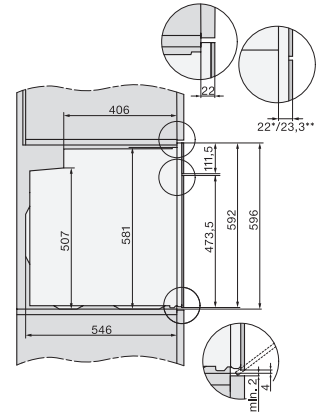

H 7262 B

Sütő

szöveges kijelzővel, húsmaghőmérő tüllel és PerfectClean funkcióval

installation H7000 XL, installation drawing

installation H7000 XL, installation drawing, GB, AU

side view H7000 XL, installation drawings

built-in H7000 XL, installation drawing

H226x-1B/BP/E/EP/I/IP, H2x6xB/BP, H7x6xB/BP/BPX, installation drawings

DG7x40, DGC7x4x, DGC7x6x, DG7635, DGM7x4x, DO7, H2860B/BP, H7240BM, H7x40BM, H7x4xB/BP, H7x6xB/BP, installation drawings

H226x-1B/BP/E/EP/I/IP, H2760B/BP, H28x0B/BP, H7x40BM/BMX, H7x6xB/BP/BPX, installation drawings

side view H7000 XL build-under, installation drawing

H2xxx-1 B/BP/E/I/IP, H7xxx B/BP/BM/BMX, installation drawings