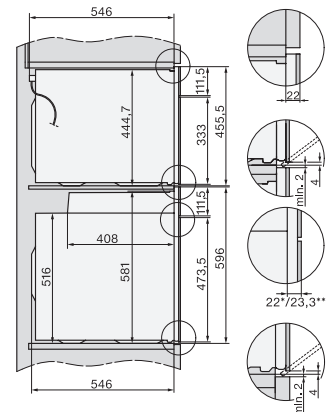

H 7262 B

Sütő

szöveges kijelzővel, húsmaghőmérő tüllel és PerfectClean funkcióval

installation H7000 XL, installation drawing

installation H7000 XL, installation drawing, GB, AU

side view H7000 XL, installation drawings

built-in H7000 XL, installation drawing

H226x-1B/BP/E/EP/I/IP, H2x6xB/BP, H7x6xB/BP/BPX, installation drawings

DG7x40, DGC7x4x, DGC7x6x, DG7635, DGM7x4x, DO7, H2860B/BP, H7240BM, H7x40BM, H7x4xB/BP, H7x6xB/BP, installation drawings

H226x-1B/BP/E/EP/I/IP, H2760B/BP, H28x0B/BP, H7x40BM/BMX, H7x6xB/BP/BPX, installation drawings

side view H7000 XL build-under, installation drawing

H2xxx-1 B/BP/E/I/IP, H7xxx B/BP/BM/BMX, installation drawings