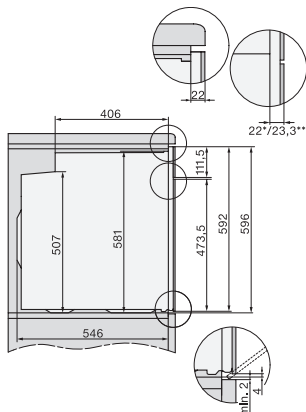

H 7262 B

Sütő

szöveges kijelzővel, húsmaghőmérő tüllel és PerfectClean funkcióval

installation H7000 XL, installation drawing

installation H7000 XL, installation drawing, GB, AU

side view H7000 XL, installation drawings

built-in H7000 XL, installation drawing

H226x-1B/BP/E/EP/I/IP, H2x6xB/BP, H7x6xB/BP/BPX, installation drawings

DG7x40, DGC7x4x, DGC7x6x, DG7635, DGM7x4x, DO7, H2860B/BP, H7240BM, H7x40BM, H7x4xB/BP, H7x6xB/BP, installation drawings

H226x-1B/BP/E/EP/I/IP, H2760B/BP, H28x0B/BP, H7x40BM/BMX, H7x6xB/BP/BPX, installation drawings

side view H7000 XL build-under, installation drawing

H2xxx-1 B/BP/E/I/IP, H7xxx B/BP/BM/BMX, installation drawings