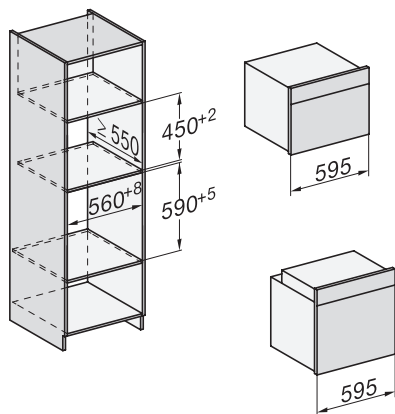

H 7262 BP

Sütő

szöveges kijelzővel, húsmaghőmérő tüllel és Pirofizis funkcióval

installation H7000 XL, installation drawing

installation H7000 XL, installation drawing, GB, AU

side view H7000 XL, installation drawings

built-in H7000 XL, installation drawing

Installation H7000 XL underframe, installation drawings

H7000 handle, glass, installation drawings

Installation H7000 BM XL, installation drawings

side view H7000 XL build-under, installation drawing