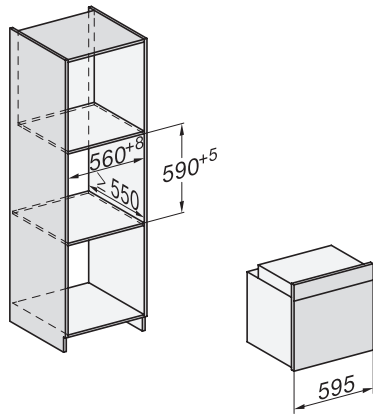

H 7262 BP

Sütő

szöveges kijelzővel, húsmaghőmérő tüllel és Pirofizis funkcióval

installation H7000 XL, installation drawing

installation H7000 XL, installation drawing, GB, AU

side view H7000 XL, installation drawings

built-in H7000 XL, installation drawing

Installation H7000 XL underframe, installation drawings

H7000 handle, glass, installation drawings

Installation H7000 BM XL, installation drawings

side view H7000 XL build-under, installation drawing