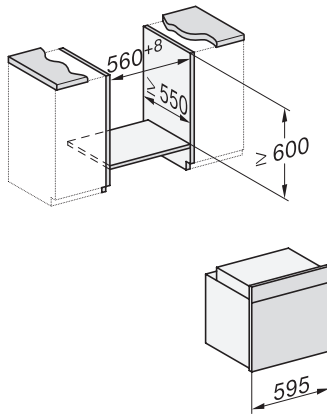

H 7262 BP

Sütő

szöveges kijelzővel, húsmaghőmérő tüllel és Pirofizis funkcióval

installation H7000 XL, installation drawing

installation H7000 XL, installation drawing, GB, AU

side view H7000 XL, installation drawings

built-in H7000 XL, installation drawing

Installation H7000 XL underframe, installation drawings

H7000 handle, glass, installation drawings

Installation H7000 BM XL, installation drawings

side view H7000 XL build-under, installation drawing