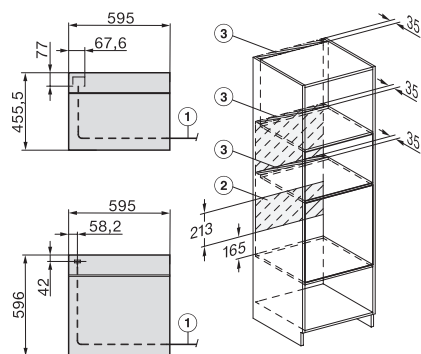

built-in H7000 XL, installation drawing

Installation H7000 XL underframe, installation drawings

H7000 handle, glass, installation drawings

Installation H7000 BM XL, installation drawings

side view H7000 XL build-under, installation drawing

side view Kombi BM XL, installation drawings

H 7262 BP

Sütő

szöveges kijelzővel, húsmaghőmérő tálal és Pirolízis funkcióval

Installation Kombi BM XL, installation drawings