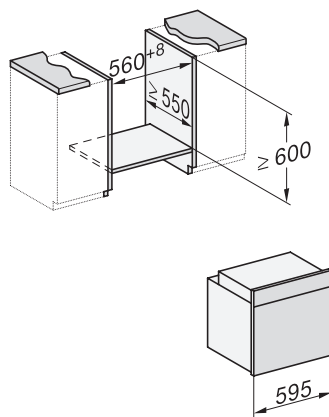

H 7262 BP

Sütő

szöveges kijelzővel, húsmaghőmérő tüllel és Pirolyzís funkcióval

installation H7000 XL, installation drawing

installation H7000 XL, installation drawing, GB, AU

side view H7000 XL, installation drawings

built-in H7000 XL, installation drawing

Installation H7000 XL underframe, installation drawings

H7000 handle, glass, installation drawings

Installation H7000 BM XL, installation drawings

side view H7000 XL build-under, installation drawing