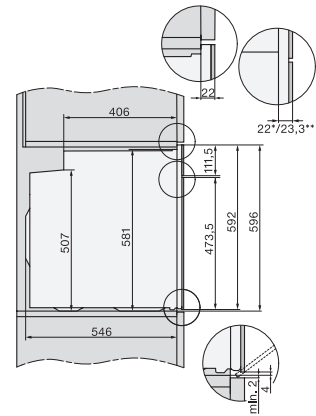

H 7262 BP

Sütő

szöveges kijelzővel, húsmaghőmérő tüllel és Pirolyzís funkcióval

installation H7000 XL, installation drawing

installation H7000 XL, installation drawing, GB, AU

side view H7000 XL, installation drawings

built-in H7000 XL, installation drawing

Installation H7000 XL underframe, installation drawings

H7000 handle, glass, installation drawings

Installation H7000 BM XL, installation drawings

side view H7000 XL build-under, installation drawing