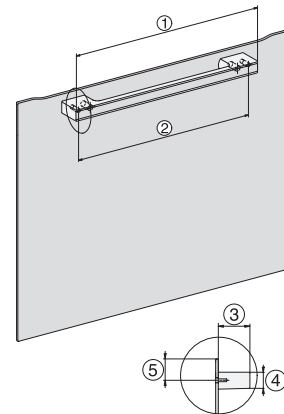

H 7262 BP

Sütő

szöveges kijelzővel, húsmaghőmérő tüllel és Pirofizis funkcióval

installation H7000 XL, installation drawing

installation H7000 XL, installation drawing, GB, AU

side view H7000 XL, installation drawings

built-in H7000 XL, installation drawing

Installation H7000 XL underframe, installation drawings

H7000 handle, glass, installation drawings

Installation H7000 BM XL, installation drawings

side view H7000 XL build-under, installation drawing