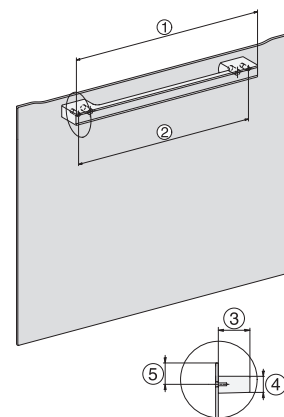

H 7262 BP

Sütő

szöveges kijelzővel, húsmaghőmérő tüllel és Pirolyzís funkcióval

installation H7000 XL, installation drawing

installation H7000 XL, installation drawing, GB, AU

side view H7000 XL, installation drawings

built-in H7000 XL, installation drawing

Installation H7000 XL underframe, installation drawings

H7000 handle, glass, installation drawings

Installation H7000 BM XL, installation drawings

side view H7000 XL build-under, installation drawing