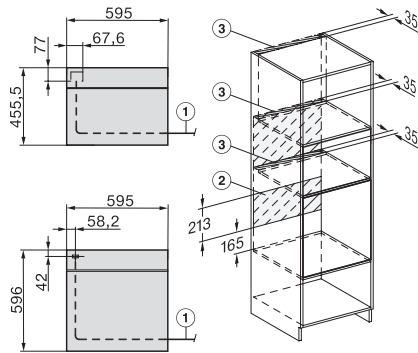

built-in H7000 XL, installation drawing

Installation H7000 XL underframe, installation drawings

H7000 handle, glass, installation drawings

Installation H7000 BM XL, installation drawings

side view H7000 XL build-under, installation drawing

side view Kombi BM XL, installation drawings

H 7262 BP

Sütő

szöveges kijelzővel, húsmaghőmérő tüllel és Pírolízis funkcióval

Installation Kombi BM XL, installation drawings