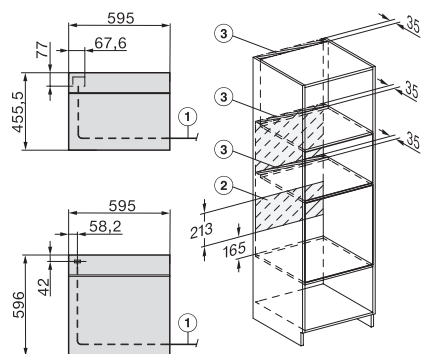

H226x-1B/BP/E/EP/I/IP, H2760B/BP, H28x0B/BP, H7x40BM/BMX, H7x6xB/BP/BPX, installation drawings

side view H7000 XL build-under, installation drawing

H2xxx-1 B/BP/E/I/IP, H7xxx B/BP/BM/BMX, installation drawings

H 7262 B

Sütő

szöveges kijelzővel, húsmaghőmérő tüllel és PerfectClean funkcióval

H2xxx-1 B/BP/E/IP, H7xxx B/BP/BM/BMX, installation drawings