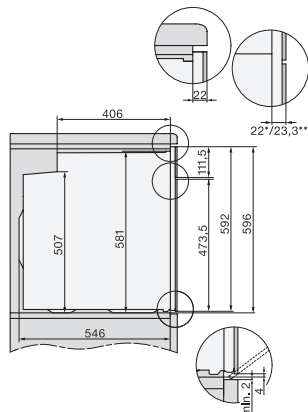

H 7262 B

Sütő

szöveges kijelzővel, húsmaghőmérő túvel és PerfectClean funkcióval

installation H7000 XL, installation drawing

installation H7000 XL, installation drawing, GB, AU

side view H7000 XL, installation drawings

built-in H7000 XL, installation drawing

H226x-1B/BP/E/EP/I/IP, H2x6xB/BP, H7x6xB/BP/BPX, installation drawings

DG7x40, DGC7x4x, DGC7x6x, DGM7x4x, DO7, H2860B/BP, H7240BM, H7x40BM, H7x4xB/BP, H7x6xB/BP, installation drawings

H226x-1B/BP/E/EP/I/IP, H2760B/BP, H28x0B/BP, H7x40BM/BMX, H7x6xB/BP/BPX, installation drawings

side view H7000 XL build-under, installation drawing

H2xxx-1 B/BP/E/I/IP, H7xxx B/BP/BM/BMX, installation drawings