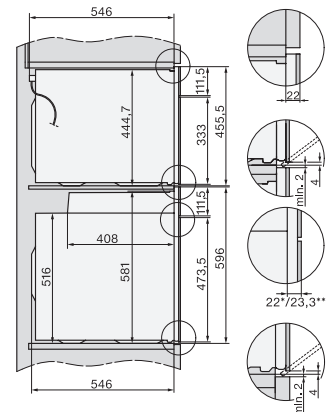

H 7262 B

Sütő

szöveges kijelzővel, húsmaghőmérő túvel és PerfectClean funkcióval

installation H7000 XL, installation drawing

installation H7000 XL, installation drawing, GB, AU

side view H7000 XL, installation drawings

built-in H7000 XL, installation drawing

H226x-1B/BP/E/EP/I/IP, H2x6xB/BP, H7x6xB/BP/BPX, installation drawings

DG7x40, DGC7x4x, DGC7x6x, DGM7x4x, DO7, H2860B/BP, H7240BM, H7x40BM, H7x4xB/BP, H7x6xB/BP, installation drawings

H226x-1B/BP/E/EP/I/IP, H2760B/BP, H28x0B/BP, H7x40BM/BMX, H7x6xB/BP/BPX, installation drawings

side view H7000 XL build-under, installation drawing

H2xxx-1 B/BP/E/I/IP, H7xxx B/BP/BM/BMX, installation drawings