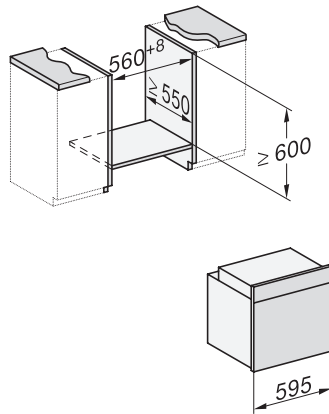

H 7262 BP

Sütő

szöveges kijelzővel, húsmaghőmérő tüllel és Pirofizis funkcióval

installation H7000 XL, installation drawing

installation H7000 XL, installation drawing, GB, AU

side view H7000 XL, installation drawings

built-in H7000 XL, installation drawing

Installation H7000 XL underframe, installation drawings

H7000 handle, installation drawing

Installation H7000 BM XL, installation drawings

side view H7000 XL build-under, installation drawing