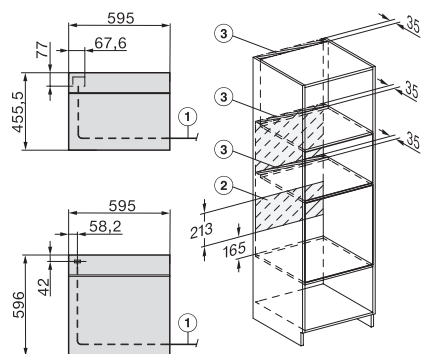

H 7262 BP

Sütő

szöveges kijelzővel, húsmag hőmérő tálal és Pirolízis funkcióval

H2xxx-1 B/BP/E/I/IP, H7xxx B/BP/BM/BMX, installation drawings