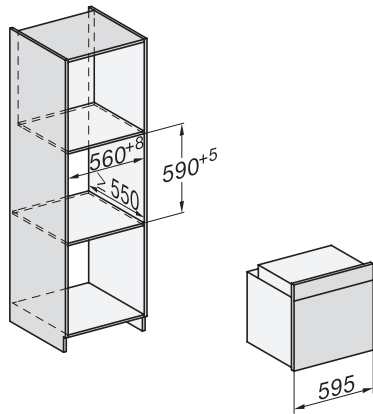

H 7262 BP

Sütő

szöveges kijelzővel, húsmaghőmérő tüllel és Pirofizis funkcióval

installation H7000 XL, installation drawing

installation H7000 XL, installation drawing, GB, AU

side view H7000 XL, installation drawings

built-in H7000 XL, installation drawing

Installation H7000 XL underframe, installation drawings

H7000 handle, installation drawing

Installation H7000 BM XL, installation drawings

side view H7000 XL build-under, installation drawing