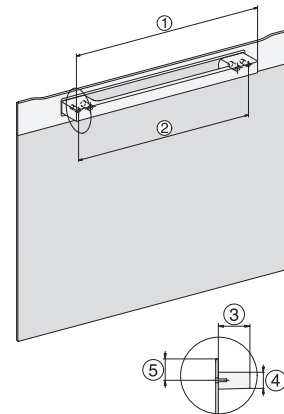

H 7262 BP

Sütő

szöveges kijelzővel, húsmaghőmérő tüllel és Pirofizis funkcióval

installation H7000 XL, installation drawing

installation H7000 XL, installation drawing, GB, AU

side view H7000 XL, installation drawings

built-in H7000 XL, installation drawing

Installation H7000 XL underframe, installation drawings

H7000 handle, installation drawing

Installation H7000 BM XL, installation drawings

side view H7000 XL build-under, installation drawing