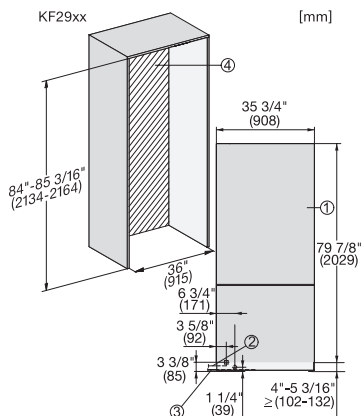

KF2901Vi/SF, KF2911Vi/SF, KF2801Vi/SF, KF2811Vi/SF, KF2981Vi/SF, sideview, MasterCool, installation drawings

KF2902Vi/SF, KF2912Vi/SF, KF2982Vi/SF, KF2901Vi/SF, KF2911Vi/SF, KF2981Vi/SF, installation, MasterCool