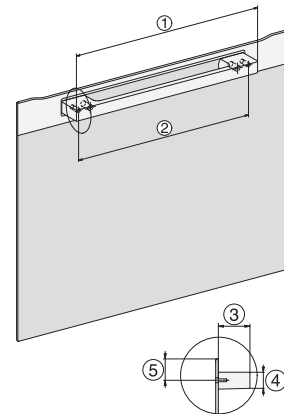

H 7260 BP

Sütő

– tökéletesen kombinálható design, szöveges kijelzővel és pirolizissal.

installation H7000 XL, installation drawing

side view H7000 XL, installation drawings

built-in H7000 XL, installation drawing

Installation H7000 XL underframe, installation drawings

H2x6x-1B/BP/E/EP/I/IP, H2850BP, H7x6xB/BP/BPX, H2x6xB, installation drawings

H7000 handle, installation drawing

Installation H7000 BM XL, installation drawings