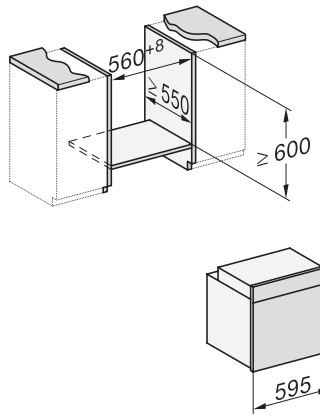

H 7260 BP

Sütő

– tökéletesen kombinálható design, szöveges kijelzővel és pirolizissal.

installation H7000 XL, installation drawing

side view H7000 XL, installation drawings

built-in H7000 XL, installation drawing

Installation H7000 XL underframe, installation drawings

H2x6x-1B/BP/E/EP/I/IP, H2850BP, H7x6xB/BP/BPX, H2x6xB, installation drawings

H7000 handle, installation drawing

Installation H7000 BM XL, installation drawings