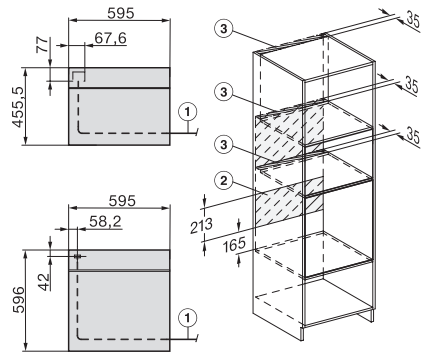

Installation H7000 XL underframe, installation drawings

H2x6x-1B/BP/E/EP/I/IP, H2850BP, H7x6xB/BP/BPX, H2x6xB, installation drawings

H7000 handle, installation drawing

Installation H7000 BM XL, installation drawings

side view H7000 XL build-under, installation drawing

side view Kombi BM XL, installation drawings

H 7260 BP

Sütő

– tökéletesen kombinálható design, szöveges kijelzővel és pirolízissel.

Installation Kombi BM XL, installation drawings