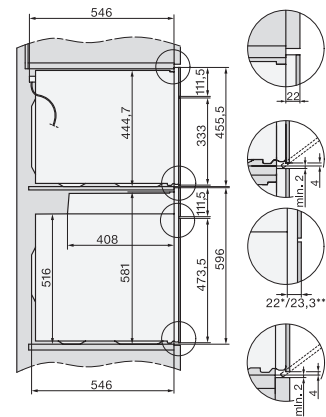

Installation H7000 XL underframe, installation drawings

H2x6x-1B/BP/E/EP/I/IP, H2850BP, H7x6xB/BP/BPX, H2x6xB, installation drawings

H7000 handle, installation drawing

Installation H7000 BM XL, installation drawings

side view H7000 XL build-under, installation drawing

side view Kombi BM XL, installation drawings

H 7260 BP

Sütő

– tökéletesen kombinálható design, szöveges kijelzővel és pirolízissel.

Installation Kombi BM XL, installation drawings