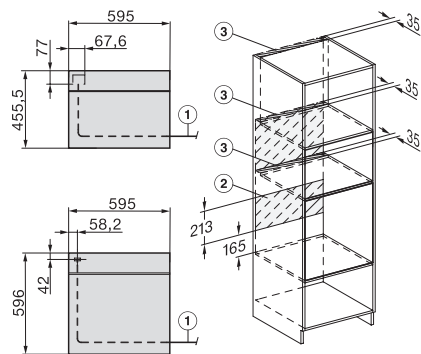

H2x6x-1B/BP/E/EP/I/IP, H2850BP, H7x6xB/BP/BPX, H2x6xB, installation drawings

H226x-1B/BP/E/EP/I/IP, H24xx installation drawings

H226x-1B/BP/E/EP/I/IP, H2760B/BP, H28x0B/BP, H7x40BM/BMX, H7x6xB/BP/BPX, installation drawings

side view H7000 XL build-under, installation drawing

H2xxx-1 B/BP/E/I/IP, H7xxx B/BP/BM/BMX, installation drawings

H 2267-1 BP Active

Sütő

időzítővel, pirolízissel és FlexiClip sínnel kedvező bevezető áron.

H2xxx-1 B/BP/E/I/IP, H7xxx B/BP/BM/BMX, installation drawings