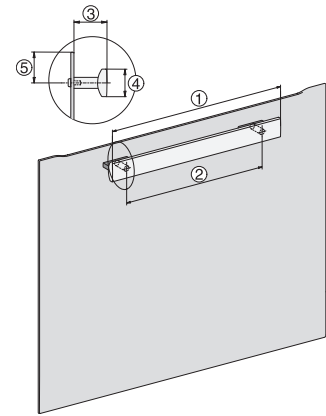

### Sütő

időzítővel, pirolízissal és FlexiClip sínrel kedvező bevezető áron.

installation H7000 XL, installation drawing

side view H7000 XL, installation drawings

built-in H7000 XL, installation drawing

Installation H7000 XL underframe, installation drawings

H2x6x-1B/BP/E/EP/I/IP, H2850BP, H7x6xB/BP/BPX, H2x6xB, installation drawings

H226x-1B/BP/E/EP/I/IP, H24xx installation drawings

H226x-1B/BP/E/EP/I/IP, H2760B/BP, H28x0B/BP, H7x40BM/BMX, H7x6xB/BP/BPX, installation drawings