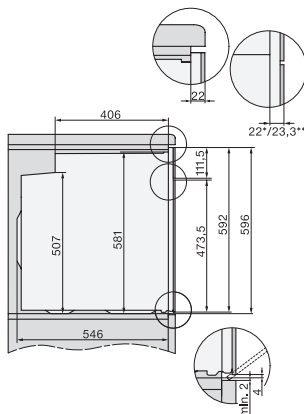

### Sütő

időzítővel, pirolízissal és FlexiClip sínrel kedvező bevezető áron.

installation H7000 XL, installation drawing

side view H7000 XL, installation drawings

built-in H7000 XL, installation drawing

Installation H7000 XL underframe, installation drawings

H2x6x-1B/BP/E/EP/I/IP, H2850BP, H7x6xB/BP/BPX, H2x6xB, installation drawings

H226x-1B/BP/E/EP/I/IP, H24xx installation drawings

H226x-1B/BP/E/EP/I/IP, H2760B/BP, H28x0B/BP, H7x40BM/BMX, H7x6xB/BP/BPX, installation drawings