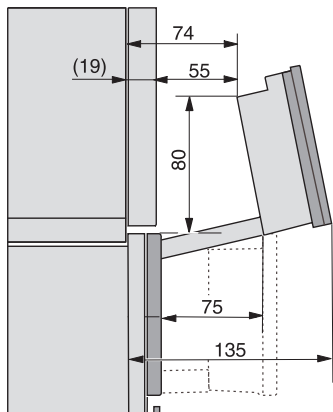

built-in DG DGM DGC XL build-under, installation drawing

DGC7x4x built-in tall cabinet, installation drawing

DGC7x40 connections and ventilation 45cm, installation drawing

DGC7x4x, DGC7x4xX installation drawings

DGC7x4x swivel range of the aperture, installation drawings

screw joint DGC XL, installation drawing