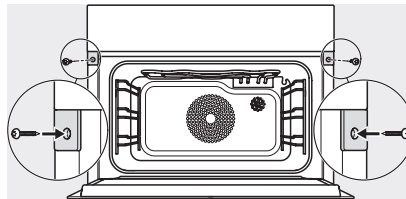

built-in DG DGM DGC XL build-under, installation drawing

DGC7x4x built-in tall cabinet, installation drawing

DGC7x40 connections and ventilation 45cm, installation drawing

DGC7x4x, DGC7x4xX installation drawings

DGC7x4x swivel range of the aperture, installation drawings

screw joint DGC XL, installation drawing