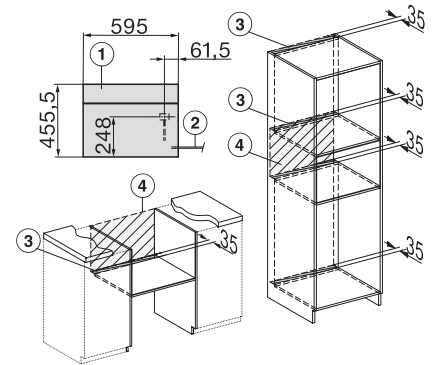

DGC 7440

Kompakt gőzsütő

gőzpároláshoz és sütéshez: hálózati funkciók + BrilliantLight.

H7000 handle, installation drawing

Installation DG, DGM, DGC XL, ESW7x20 installation drawings

Installation_DG_DGM_DGC_XL_ESW7x10_EVS7010, installation drawings

built-in DG DGM DGC XL build-under, installation drawing

DGC7x4x built-in tall cabinet, installation drawing

DGC7x40 connections and ventilation 45cm, installation drawing

DGC7x4x, DGC7x4xX installation drawings

DGC7x4x swivel range of the aperture, installation drawings

screw joint DGC XL, installation drawing