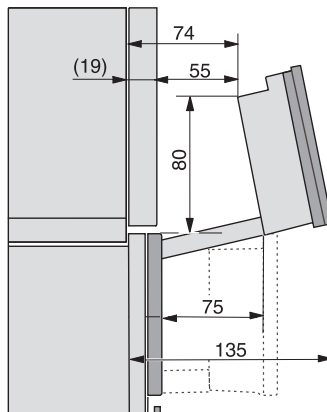

built-in DG DGM DGC XL build-under, installation drawing

DGC7x4x built-in tall cabinet, installation drawing

DGC7x40 connections and ventilation 45cm, installation drawing

DGC7x4x, DGC7x4xX installation drawings

DGC7x4x swivel range of the aperture, installation drawings

screw joint DGC XL, installation drawing