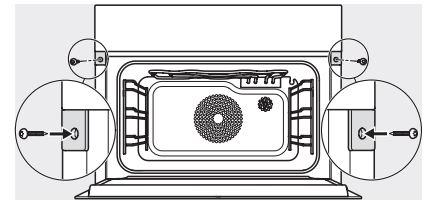

built-in DG DGM DGC XL build-under, installation drawing

DGC7x4x built-in tall cabinet, installation drawing

DGC7x40 connections and ventilation 45cm, installation drawing

DGC7x4x, DGC7x4xX installation drawings

DGC7x4x swivel range of the aperture, installation drawings

screw joint DGC XL, installation drawing