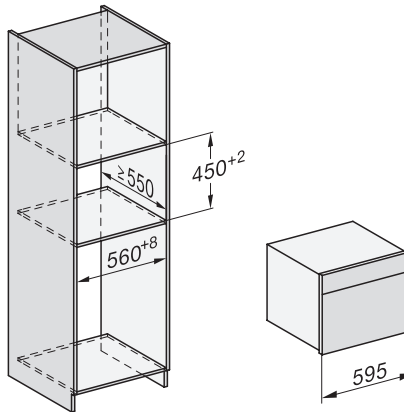

built-in DG DGM DGC XL build-under, installation drawing

DGC7x4x built-in tall cabinet, installation drawing

DGC7x40 connections and ventilation 45cm, installation drawing

DGC7x4x, DGC7x4xX installation drawings

DGC7x4x swivel range of the aperture, installation drawings

screw joint DGC XL, installation drawing