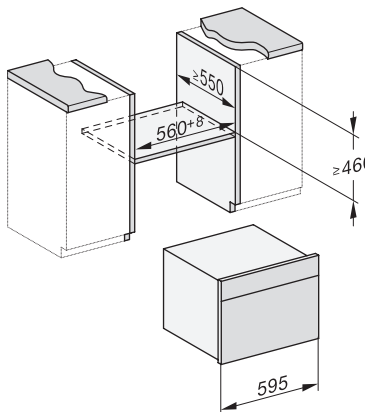

DGC 7440

Kompakt gőzsütő

gőzpároláshoz és sütéshez: hálózati funkciók + BrilliantLight.

H7000 handle, installation drawing

Installation DG, DGM, DGC XL, ESW7x20 installation drawings

Installation_DG_DGM_DGC_XL_ESW7x10_EVS7010, installation drawings

built-in DG DGM DGC XL build-under, installation drawing

DGC7x4x built-in tall cabinet, installation drawing

DGC7x40 connections and ventilation 45cm, installation drawing

DGC7x4x, DGC7x4xX installation drawings

DGC7x4x swivel range of the aperture, installation drawings

screw joint DGC XL, installation drawing