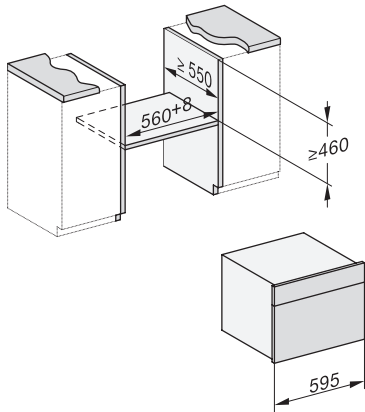

DGC 7440

Kompakt gőzsütő

gőzpároláshoz és sütéshez: hálózati funkciók + BrilliantLight.

H7000 handle, installation drawing

Installation DG, DGM, DGC XL, ESW7x20 installation drawings

Installation_DG_DGM_DGC_XL_ESW7x10_EVS7010, installation drawings

built-in DG DGM DGC XL build-under, installation drawing

DGC7x4x built-in tall cabinet, installation drawing

DGC7x40 connections and ventilation 45cm, installation drawing

DGC7x4x, DGC7x4xX installation drawings

DGC7x4x swivel range of the aperture, installation drawings

screw joint DGC XL, installation drawing