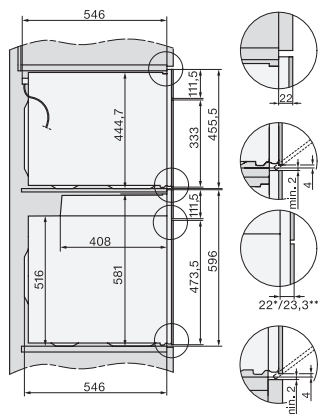

H 7860 BPX

Fogantyú nélküli sütő

– kombinálható design, húsmaghőmérő túvel és BrillantLight funkcióval.

installation H7000 XL, installation drawing

side view H7000 XL, installation drawings

built-in H7000 XL, installation drawing

H226x-1B/BP/E/EP/I/IP, H2x6xB/BP, H7x6xB/BP/BPX, installation drawings

H226x-1B/BP/E/EP/I/IP, H2760B/BP, H28x0B/BP, H7x40BM/BMX, H7x6xB/BP/BPX, installation drawings

side view H7000 XL build-under, installation drawing

H2xxx-1 B/BP/E/I/IP, H7xxx B/BP/BM/BMX, installation drawings

H2xxx-1 B/BP/E/I/IP, H7xxx B/BP/BM/BMX, installation drawings