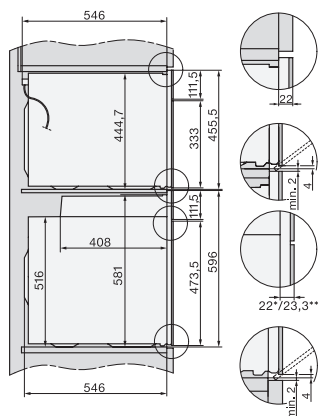

H 7860 BPX

Fogantyú nélküli sütő

– kombinálható design, húsmaghőmérő tálal és BrillantLight funkcióval.

installation H7000 XL, installation drawing

side view H7000 XL, installation drawings

built-in H7000 XL, installation drawing

Installation H7000 XL underframe, installation drawings

Installation H7000 BM XL, installation drawings

side view H7000 XL build-under, installation drawing

side view Kombi BM XL, installation drawings

Installation Kombi BM XL, installation drawings