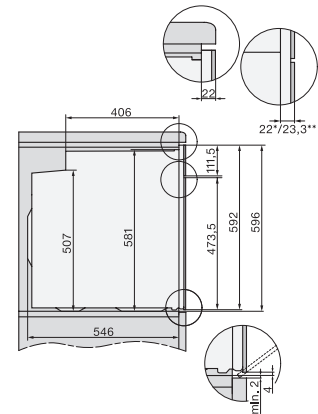

H 7860 BPX

Fogantyú nélküli sütő

– kombinálható design, húsmaghőmérő tálal és BrillantLight funkcióval.

installation H7000 XL, installation drawing

side view H7000 XL, installation drawings

built-in H7000 XL, installation drawing

Installation H7000 XL underframe, installation drawings

Installation H7000 BM XL, installation drawings

side view H7000 XL build-under, installation drawing

side view Kombi BM XL, installation drawings

Installation Kombi BM XL, installation drawings