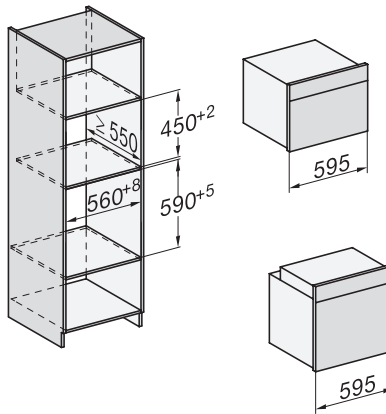

H 7860 BPX

Fogantyú nélküli sütő

– kombinálható design, húsmaghőmérő túvel és BrillantLight funkcióval.

installation H7000 XL, installation drawing

side view H7000 XL, installation drawings

built-in H7000 XL, installation drawing

H226x-1B/BP/E/EP/I/IP, H2x6xB/BP, H7x6xB/BP/BPX, installation drawings

H226x-1B/BP/E/EP/I/IP, H2760B/BP, H28x0B/BP, H7x40BM/BMX, H7x6xB/BP/BPX, installation drawings

side view H7000 XL build-under, installation drawing