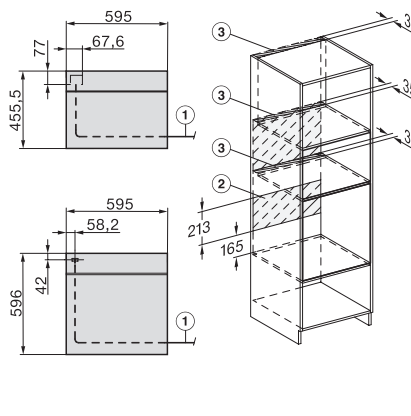

H 7860 BPX

Fogantyú nélküli sütő

– kombinálható design, húsmaghőmérő tálal és BrillantLight funkcióval.

installation H7000 XL, installation drawing

side view H7000 XL, installation drawings

built-in H7000 XL, installation drawing

Installation H7000 XL underframe, installation drawings

Installation H7000 BM XL, installation drawings

side view H7000 XL build-under, installation drawing

side view Kombi BM XL, installation drawings

Installation Kombi BM XL, installation drawings