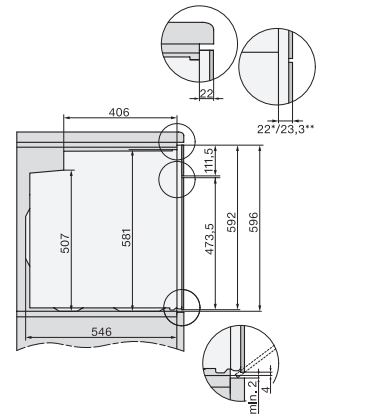

H 7860 BPX

Fogantyú nélküli sütő

– kombinálható design, húsmaghőmérő túvel és BrillantLight funkcióval.

installation H7000 XL, installation drawing

side view H7000 XL, installation drawings

built-in H7000 XL, installation drawing

H226x-1B/BP/E/EP/I/IP, H2x6xB/BP, H7x6xB/BP/BPX, installation drawings

H226x-1B/BP/E/EP/I/IP, H2760B/BP, H28x0B/BP, H7x40BM/BMX, H7x6xB/BP/BPX, installation drawings

side view H7000 XL build-under, installation drawing