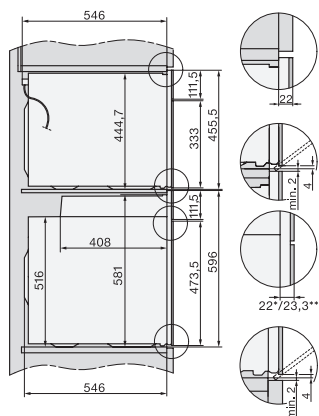

### Fogantyú nélküli sütő

– kombinálható design, húsmaghőmérő tüllel és BrillantLight funkcióval.

installation H7000 XL, installation drawing

side view H7000 XL, installation drawings

built-in H7000 XL, installation drawing

Installation H7000 XL underframe, installation drawings

Installation H7000 BM XL, installation drawings

side view H7000 XL build-under, installation drawing

side view Kombi BM XL, installation drawings

Installation Kombi BM XL, installation drawings