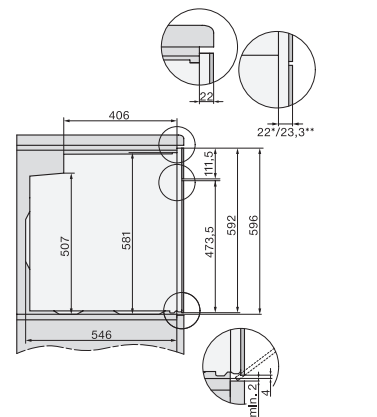

### Fogantyú nélküli sütő

– kombinálható design, húsmaghőmérő tüllel és BrillantLight funkcióval.

installation H7000 XL, installation drawing

side view H7000 XL, installation drawings

built-in H7000 XL, installation drawing

Installation H7000 XL underframe, installation drawings

Installation H7000 BM XL, installation drawings

side view H7000 XL build-under, installation drawing

side view Kombi BM XL, installation drawings

Installation Kombi BM XL, installation drawings