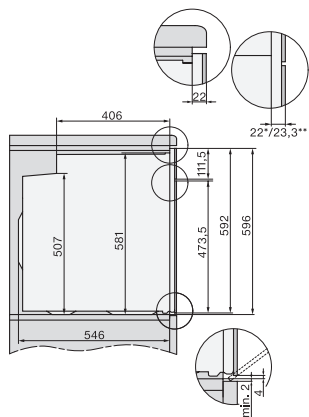

H 7860 BP

Sütő

– kombinálható design, húsmagyhőmérő tűvel és BrillantLight funkcióval.

installation H7000 XL, installation drawing

side view H7000 XL, installation drawings

built-in H7000 XL, installation drawing

Installation H7000 XL underframe, installation drawings

H7000 handle, glass, installation drawings

Installation H7000 BM XL, installation drawings

side view H7000 XL build-under, installation drawing

side view Kombi BM XL, installation drawings