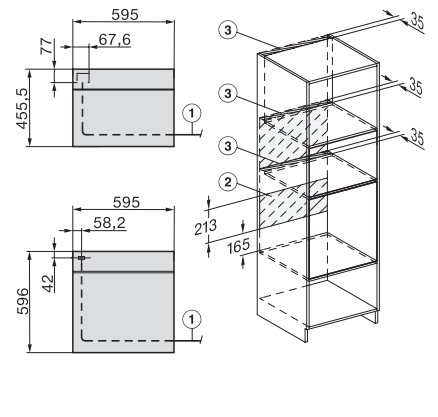

H 7860 BP

Sütő

– kombinálható design, húsmagyhőmérő tűvel és BrillantLight funkcióval.

installation H7000 XL, installation drawing

side view H7000 XL, installation drawings

built-in H7000 XL, installation drawing

Installation H7000 XL underframe, installation drawings

H7000 handle, glass, installation drawings

Installation H7000 BM XL, installation drawings

side view H7000 XL build-under, installation drawing

side view Kombi BM XL, installation drawings