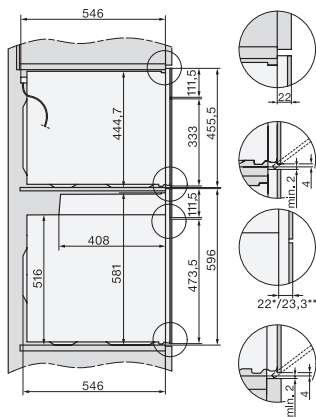

H 7860 BP

Sütő

– kombinálható design, húsmagyhőmérő tűvel és BrillantLight funkcióval.

installation H7000 XL, installation drawing

side view H7000 XL, installation drawings

built-in H7000 XL, installation drawing

Installation H7000 XL underframe, installation drawings

H7000 handle, glass, installation drawings

Installation H7000 BM XL, installation drawings

side view H7000 XL build-under, installation drawing

side view Kombi BM XL, installation drawings