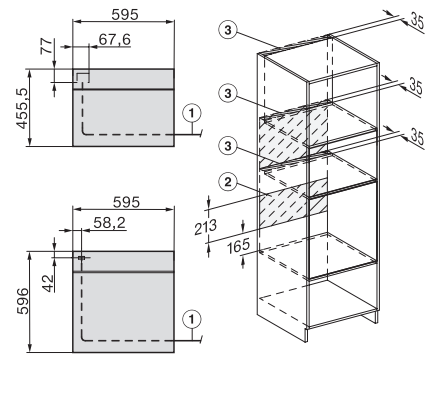

H 7860 BP

Sütő

– kombinálható design, húsmaghőmérő tálal és BrillantLight funkcióval.

installation H7000 XL, installation drawing

side view H7000 XL, installation drawings

built-in H7000 XL, installation drawing

Installation H7000 XL underframe, installation drawings

H7000 handle, glass, installation drawings

Installation H7000 BM XL, installation drawings

side view H7000 XL build-under, installation drawing

side view Kombi BM XL, installation drawings