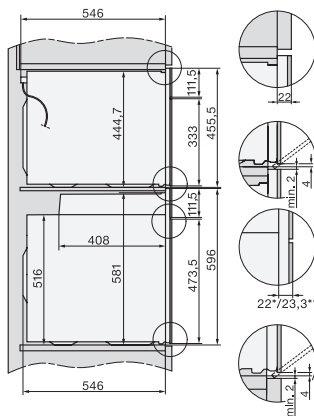

H 7860 BP

Sütő

– kombinálható design, húsmaghőmérő tálal és BrillantLight funkcióval.

installation H7000 XL, installation drawing

side view H7000 XL, installation drawings

built-in H7000 XL, installation drawing

Installation H7000 XL underframe, installation drawings

H7000 handle, glass, installation drawings

Installation H7000 BM XL, installation drawings

side view H7000 XL build-under, installation drawing

side view Kombi BM XL, installation drawings