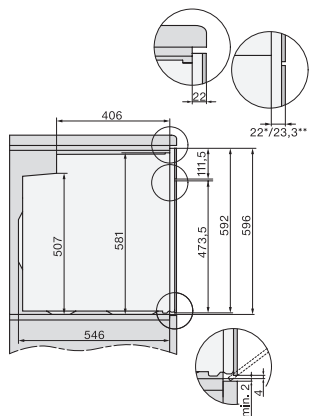

H 7860 BP

Sütő

– kombinálható design, húsmaghőmérő tálal és BrillantLight funkcióval.

installation H7000 XL, installation drawing

side view H7000 XL, installation drawings

built-in H7000 XL, installation drawing

Installation H7000 XL underframe, installation drawings

H7000 handle, glass, installation drawings

Installation H7000 BM XL, installation drawings

side view H7000 XL build-under, installation drawing

side view Kombi BM XL, installation drawings