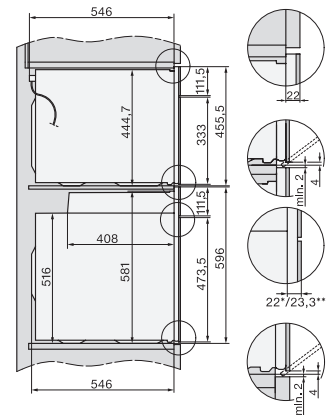

H 7860 BP

Sütő

– kombinálható design, húsmaghőmérő tüllel és BrillantLight funkcióval.

installation H7000 XL, installation drawing

side view H7000 XL, installation drawings

built-in H7000 XL, installation drawing

H226x-1B/BP/E/EP/I/IP, H2x6xB/BP, H7x6xB/BP/BPX, installation drawings

H2x6x-1B/BP/E/EP/I/IP, H2850BP, H7x6xB/BP/BPX, H2x6xB, installation drawings

DG7x40, DGC7x4x, DGC7x6x, DG7635, DGM7x4x, DO7, H2860B/BP, H7240BM, H7x40BM, H7x4xB/BP, H7x6xB/BP, installation drawings

H226x-1B/BP/E/EP/I/IP, H2760B/BP, H28x0B/BP, H7x40BM/BMX, H7x6xB/BP/BPX, installation drawings

side view H7000 XL build-under, installation drawing

H2xxx-1 B/BP/E/I/IP, H7xxx B/BP/BM/BMX, installation drawings