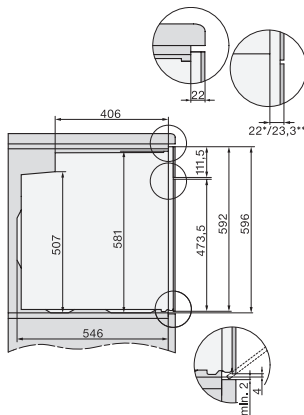

H 7860 BP

Sütő

– kombinálható design, húsmaghőmérő tüllel és BrillantLight funkcióval.

installation H7000 XL, installation drawing

side view H7000 XL, installation drawings

built-in H7000 XL, installation drawing

H226x-1B/BP/E/EP/I/IP, H2x6xB/BP, H7x6xB/BP/BPX, installation drawings

H2x6x-1B/BP/E/EP/I/IP, H2850BP, H7x6xB/BP/BPX, H2x6xB, installation drawings

DG7x40, DGC7x4x, DGC7x6x, DG7635, DGM7x4x, DO7, H2860B/BP, H7240BM, H7x40BM, H7x4xB/BP, H7x6xB/BP, installation drawings

H226x-1B/BP/E/EP/I/IP, H2760B/BP, H28x0B/BP, H7x40BM/BMX, H7x6xB/BP/BPX, installation drawings

side view H7000 XL build-under, installation drawing

H2xxx-1 B/BP/E/I/IP, H7xxx B/BP/BM/BMX, installation drawings