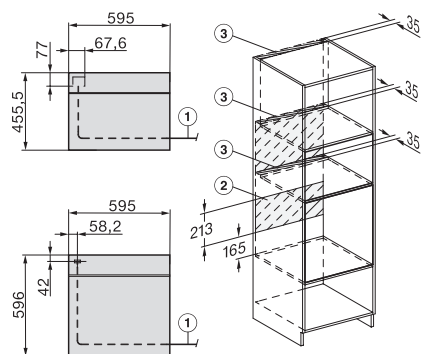

H226x-1B/BP/E/EP/I/IP, H2x6xB/BP, H7x6xB/BP/BPX, installation drawings

H2x6x-1B/BP/E/EP/I/IP, H2850BP, H7x6xB/BP/BPX, H2x6xB, installation drawings

DG7x40, DGC7x4x, DGC7x6x, DG7635, DGM7x4x, DO7, H2860B/BP, H7240BM, H7x40BM, H7x4xB/BP, H7x6xB/BP, installation drawings

H226x-1B/BP/E/EP/I/IP, H2760B/BP, H28x0B/BP, H7x40BM/BMX, H7x6xB/BP/BPX, installation drawings

side view H7000 XL build-under, installation drawing

H2xxx-1 B/BP/E/I/IP, H7xxx B/BP/BM/BMX, installation drawings

H 7860 BP

Sütő

– kombinálható design, húsmaghőmérő tálal és BrillantLight funkcióval.

H2xxx-1 B/BP/E/I/IP, H7xxx B/BP/BM/BMX, installation drawings