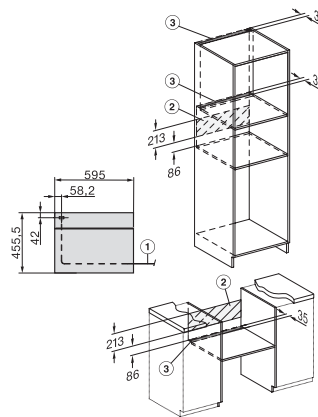

H 7840 BP

Kompakt sütő

– kombinálható design, húsmaghőmérő tüllel és BrillantLight funkcióval.

side view H7000 M, installation drawings

side view H7000 M, installation drawings, GB, AU

built-in H7000 M, installation drawing

built-in H7000 M build-under, installation drawing

Installation H7000 M, installation drawing

H7000 handle, glass, installation drawings

side view H7000 M build-under, installation drawings