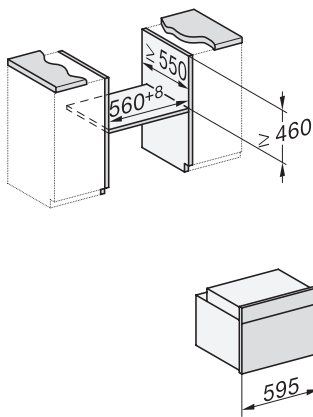

H 7840 BP

Kompakt sütő

– kombinálható design, húsmaghőmérő tüllel és BrillantLight funkcióval.

side view H7000 M, installation drawings

side view H7000 M, installation drawings, GB, AU

built-in H7000 M, installation drawing

built-in H7000 M build-under, installation drawing

Installation H7000 M, installation drawing

H7000 handle, glass, installation drawings

side view H7000 M build-under, installation drawings