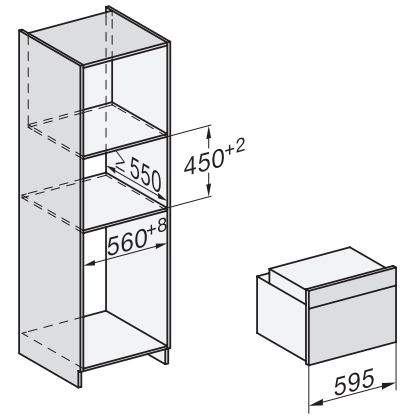

H 7840 BP

Kompakt sütő

– kombinálható design, húsmaghőmérő tüllel és BrillantLight funkcióval.

side view H7000 M, installation drawings

side view H7000 M, installation drawings, GB, AU

built-in H7000 M, installation drawing

built-in H7000 M build-under, installation drawing

Installation H7000 M, installation drawing

H7000 handle, glass, installation drawings

side view H7000 M build-under, installation drawings