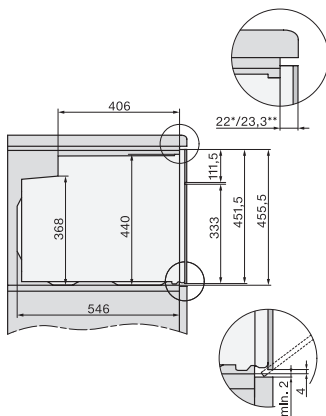

H 7840 BP

Kompakt sütő

– kombinálható design, húsmaghőmérő tüllel és BrillantLight funkcióval.

side view H7000 M, installation drawings

side view H7000 M, installation drawings, GB, AU

built-in H7000 M, installation drawing

built-in H7000 M build-under, installation drawing

Installation H7000 M, installation drawing

H7000 handle, glass, installation drawings

side view H7000 M build-under, installation drawings