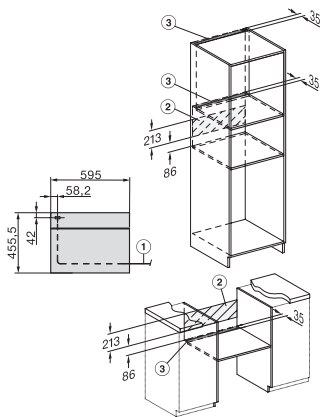

### Kompakt sütő

– kombinálható design, húsmaghőmérő túvel és BrillantLight funkcióval.

side view H7000 M, installation drawings

side view H7000 M, installation drawings, GB, AU

built-in H7000 M, installation drawing

built-in H7000 M build-under, installation drawing

Installation H7000 M, installation drawing

DG7x40, DGC7x4x, DGC7x6x, DG7635, DGM7x4x, DO7, H2860B/BP, H7240BM, H7x40BM, H7x4xB/BP, H7x6xB/BP, installation drawings