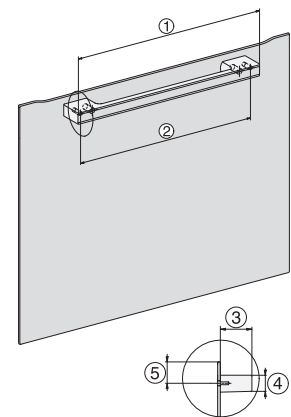

H 7840 BP

Kompakt sütő

– kombinálható design, húsmaghőmérő tüllel és BrillantLight funkcióval.

side view H7000 M, installation drawings

side view H7000 M, installation drawings, GB, AU

built-in H7000 M, installation drawing

built-in H7000 M build-under, installation drawing

Installation H7000 M, installation drawing

H7000 handle, glass, installation drawings

side view H7000 M build-under, installation drawings