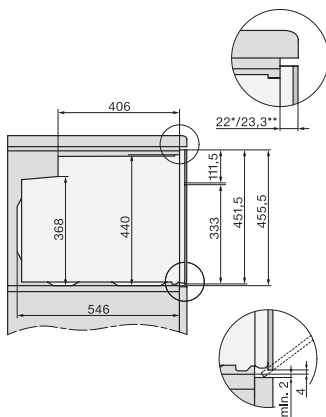

### Kompakt sütő

– kombinálható design, húsmaghőmérő túvel és BrillantLight funkcióval.

side view H7000 M, installation drawings

side view H7000 M, installation drawings, GB, AU

built-in H7000 M, installation drawing

built-in H7000 M build-under, installation drawing

Installation H7000 M, installation drawing

DG7x40, DGC7x4x, DGC7x6x, DG7635, DGM7x4x, DO7, H2860B/BP, H7240BM, H7x40BM, H7x4xB/BP, H7x6xB/BP, installation drawings