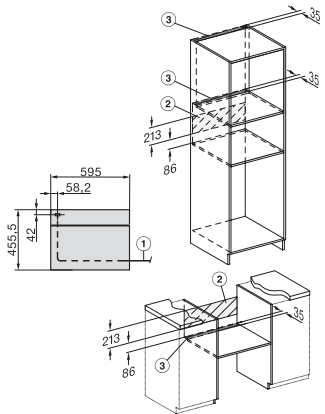

H 7840 BP

Kompakt sütő

– kombinálható design, húsmaghőmérő tüllel és BrillantLight funkcióval.

side view H7000 M, installation drawings

side view H7000 M, installation drawings, GB, AU

built-in H7000 M, installation drawing

built-in H7000 M build-under, installation drawing

Installation H7000 M, installation drawing

DG7x40, DGC7x4x, DGC7x6x, DG7635, DGM7x4x, DO7, H2860B/BP, H7240BM, H7x40BM, H7x4xB/BP, H7x6xB/BP, installation drawings