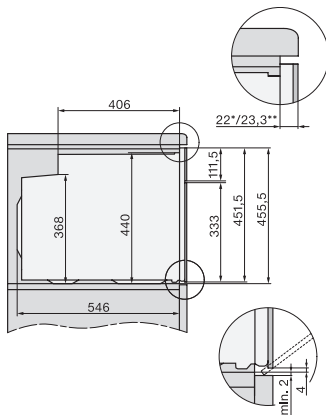

H 7840 BP

Kompakt sütő

– kombinálható design, húsmaghőmérő tüllel és BrillantLight funkcióval.

side view H7000 M, installation drawings

side view H7000 M, installation drawings, GB, AU

built-in H7000 M, installation drawing

built-in H7000 M build-under, installation drawing

Installation H7000 M, installation drawing

DG7x40, DGC7x4x, DGC7x6x, DG7635, DGM7x4x, DO7, H2860B/BP, H7240BM, H7x40BM, H7x4xB/BP, H7x6xB/BP, installation drawings