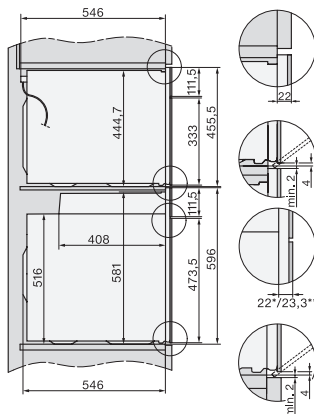

### Fogantyú nélküli sütő

– tökéletesen kombinálható design, húsmaghőmérő tüllel és LED-világítással.

installation H7000 XL, installation drawing

side view H7000 XL, installation drawings

built-in H7000 XL, installation drawing

H226x-1B/BP/E/EP/I/IP, H2x6xB/BP, H7x6xB/BP/BPX, H2x6xB, installation drawings

H226x-1B/BP/E/EP/I/IP, H2760B/BP, H28x0B/BP, H7x40BM/BMX, H7x6xB/BP/BPX, installation drawings

side view H7000 XL build-under, installation drawing

H2xxx-1 B/BP/E/I/IP, H7xxx B/BP/BM/BMX, installation drawings

H2xxx-1 B/BP/E/I/IP, H7xxx B/BP/BM/BMX, installation drawings