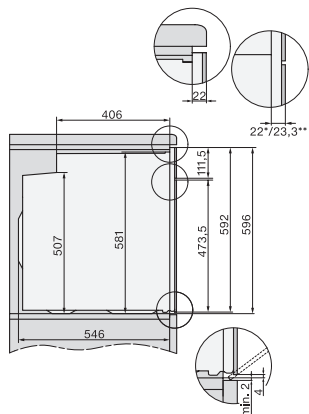

### Fogantyú nélküli sütő

– tökéletesen kombinálható design, húsmaghőmérő tüllel és LED-világítással.

installation H7000 XL, installation drawing

side view H7000 XL, installation drawings

built-in H7000 XL, installation drawing

H226x-1B/BP/E/EP/I/IP, H2x6xB/BP, H7x6xB/BP/BPX, H2x6xB, installation drawings

H226x-1B/BP/E/EP/I/IP, H2760B/BP, H28x0B/BP, H7x40BM/BMX, H7x6xB/BP/BPX, installation drawings

side view H7000 XL build-under, installation drawing

H2xxx-1 B/BP/E/I/IP, H7xxx B/BP/BM/BMX, installation drawings

H2xxx-1 B/BP/E/I/IP, H7xxx B/BP/BM/BMX, installation drawings