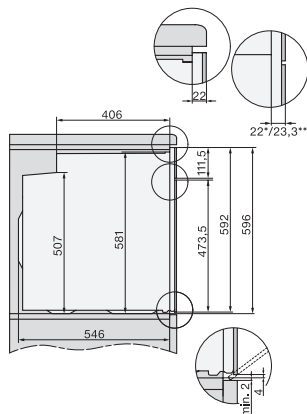

### Fogantyú nélküli sütő

– tökéletesen kombinálható design, húsmaghőmérő tüllel és LED-világítással.

installation H7000 XL, installation drawing

side view H7000 XL, installation drawings

built-in H7000 XL, installation drawing

H226x-1B/BP/E/EP/I/IP, H2x6xB/BP, H7x6xB/BP/BPX, H2x6xB, installation drawings

H2x6x-1B/BP/E/EP/I/IP, H2850BP, H7x6xB/BP/BPX, H2x6xB, installation drawings

H226x-1B/BP/E/EP/I/IP, H2760B/BP, H28x0B/BP, H7x40BM/BMX, H7x6xB/BP/BPX, installation drawings

side view H7000 XL build-under, installation drawing

H2xxx-1 B/BP/E/I/IP, H7xxx B/BP/BM/BMX, installation drawings

H2xxx-1 B/BP/E/I/IP, H7xxx B/BP/BM/BMX, installation drawings