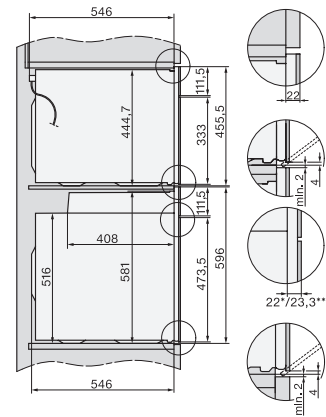

H 7464 BP

Sütő

– tökéletesen kombinálható design, húsmaghőmérő tűvel és LED-világítással.

installation H7000 XL, installation drawing

side view H7000 XL, installation drawings

built-in H7000 XL, installation drawing

H226x-1B/BP/E/EP/I/IP, H2x6xB/BP, H7x6xB/BP/BPX, installation drawings

H2x6x-1B/BP/E/EP/I/IP, H2850BP, H7x6xB/BP/BPX, H2x6xB, installation drawings

DG2840, DG7x40, DGC7x4x, DG7x6x, DGC7x6x, DGD7635, DGM7x4x, DO7, H28B/BP, H7x4xB/BM/BP, H7x6xB/BP, installation drawing

H226x-1B/BP/E/EP/I/IP, H2760B/BP, H28x0B/BP, H7x40BM/BMX, H7x6xB/BP/BPX, installation drawings

side view H7000 XL build-under, installation drawing

H2xxx-1 B/BP/E/I/IP, H7xxx B/BP/BM/BMX, installation drawings