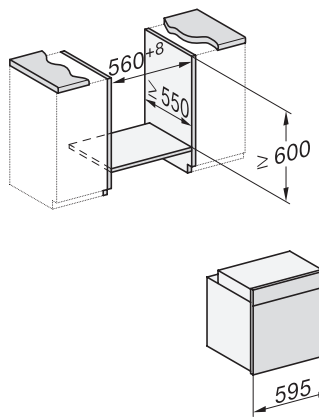

H 7464 BP

Sütő

– tökéletesen kombinálható design, húsmaghőmérő tűvel és LED-világítással.

installation H7000 XL, installation drawing

side view H7000 XL, installation drawings

built-in H7000 XL, installation drawing

Installation H7000 XL underframe, installation drawings

H2x6x-1B/BP/E/EP/I/IP, H2850BP, H7x6xB/BP/BPX, H2x6xB, installation drawings

H7000 handle, glass, installation drawings

Installation H7000 BM XL, installation drawings