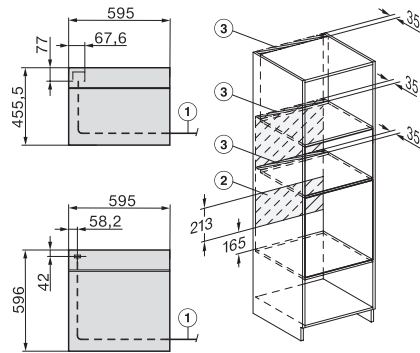

Installation H7000 XL underframe, installation drawings

H2x6x-1B/BP/E/EP/I/IP, H2850BP, H7x6xB/BP/BPX, H2x6xB, installation drawings

H7000 handle, glass, installation drawings

Installation H7000 BM XL, installation drawings

side view H7000 XL build-under, installation drawing

side view Kombi BM XL, installation drawings

H 7464 BP

Sütő

– tökéletesen kombinálható design, húsmaghőmérő tűvel és LED-világítással.

Installation Kombi BM XL, installation drawings