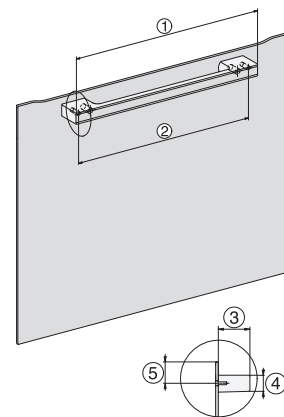

H 7464 BP

Sütő

– tökéletesen kombinálható design, húsmaghőmérő tűvel és LED-világítással.

installation H7000 XL, installation drawing

side view H7000 XL, installation drawings

built-in H7000 XL, installation drawing

Installation H7000 XL underframe, installation drawings

H2x6x-1B/BP/E/EP/I/IP, H2850BP, H7x6xB/BP/BPX, H2x6xB, installation drawings

H7000 handle, glass, installation drawings

Installation H7000 BM XL, installation drawings