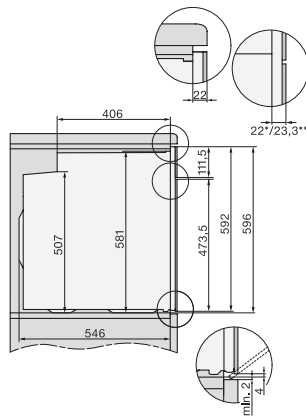

H 7464 BP

Sütő

– tökéletesen kombinálható design, húsmaghőmérő tűvel és LED-világítással.

installation H7000 XL, installation drawing

side view H7000 XL, installation drawings

built-in H7000 XL, installation drawing

H226x-1B/BP/E/EP/I/IP, H2x6xB/BP, H7x6xB/BP/BPX, installation drawings

H2x6x-1B/BP/E/EP/I/IP, H2850BP, H7x6xB/BP/BPX, H2x6xB, installation drawings

DG7x40, DGC7x4x, DGC7x6x, DG7635, DGM7x4x, DO7, H2860B/BP, H7240BM, H7x40BM, H7x4xB/BP, H7x6xB/BP, installation drawings

H226x-1B/BP/E/EP/I/IP, H2760B/BP, H28x0B/BP, H7x40BM/BMX, H7x6xB/BP/BPX, installation drawings

side view H7000 XL build-under, installation drawing

H2xxx-1 B/BP/E/I/IP, H7xxx B/BP/BM/BMX, installation drawings