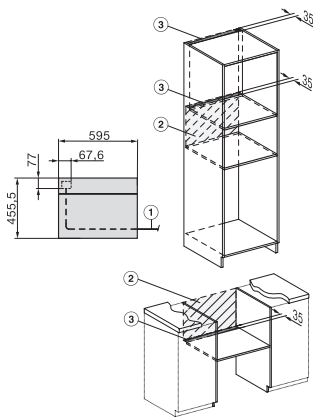

H 7440 BM

Mikrohullámú üzemmóddal kombinált sütő

tökéletesen kombinálható design automatikus programokkal és kombi üzemmódokkal.

side view H7000 BM, installation drawings

built-in H7000 BM, installation drawing

built-in H7000 BM build-under, installation drawings

installation H7000 BM, installation drawing

H7000 handle, installation drawing

H7000 handle, glass, installation drawings

H226x-1B/BP/E/EP//IP, H2760B/BP, H28x0B/BP, H7x40BM/BMX, H7x6xB/BP/BPX, installation drawings