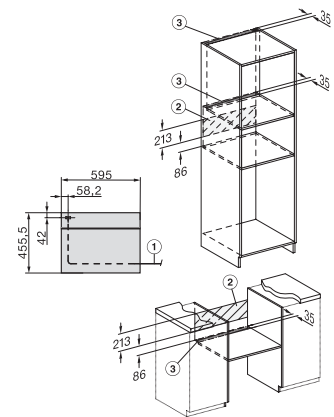

H 7440 B

Kompakt sütő

– tökéletesen kombinálható design, LED-világítással és PerfectClean funkcióval.

side view H7000 M, installation drawings

side view H7000 M, installation drawings, GB, AU

built-in H7000 M, installation drawing

built-in H7000 M build-under, installation drawing

H2840B, H7244B, H7440B, installation drawings

Installation H7000 M, installation drawing

H7000 handle, installation drawing

side view H7000 M build-under, installation drawings