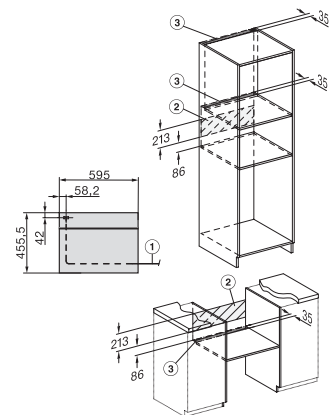

H 7440 B

Kompakt sütő

– tökéletesen kombinálható design, LED-világítással és PerfectClean funkcióval.

side view H7000 M, installation drawings

side view H7000 M, installation drawings, GB, AU

built-in H7000 M, installation drawing

built-in H7000 M build-under, installation drawing

H2840B, H7244B, H7440B, installation drawings

Installation H7000 M, installation drawing

DG2840, DG7x40, DGC7x4x, DG7x6x, DGC7x6x, DGD7635, DGM7x4x, DO7, H28B/BP, H7x4xB/BM/BP, H7x6xB/BP, installation drawing