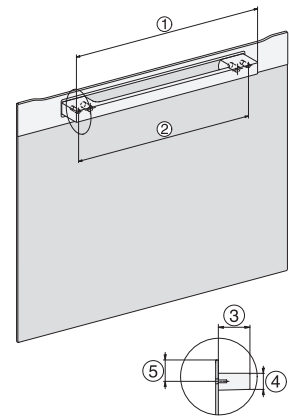

H 7264 BP

Sütő

– kombinálható design szöveges kijelzővel, Wi-Fi-vel és pirolízissel.

installation H7000 XL, installation drawing

side view H7000 XL, installation drawings

built-in H7000 XL, installation drawing

Installation H7000 XL underframe, installation drawings

H7000 handle, installation drawing

H2x6x-1B/BP/E/EP//IP, H2850BP, H7x6xB/BP/BPX, H2x6xB, installation drawings

Installation H7000 BM XL, installation drawings