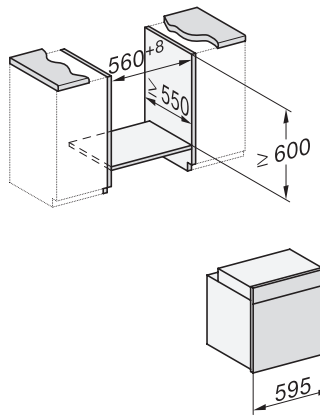

H 7264 BP

Sütő

– kombinálható design szöveges kijelzővel, Wi-Fi-vel és pirolízissel.

installation H7000 XL, installation drawing

side view H7000 XL, installation drawings

built-in H7000 XL, installation drawing

Installation H7000 XL underframe, installation drawings

H7000 handle, installation drawing

H2x6x-1B/BP/E/EP//IP, H2850BP, H7x6xB/BP/BPX, H2x6xB, installation drawings

Installation H7000 BM XL, installation drawings