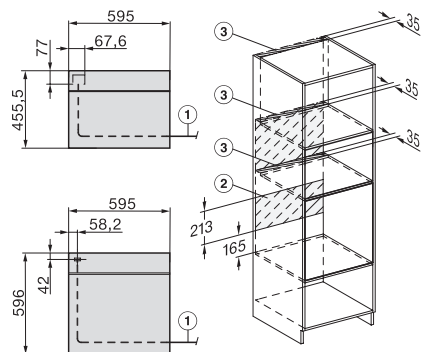

DG7x40, DGC7x4x, DGC7x6x, DG7635, DGM7x4x, DO7, H2860B/BP, H7240BM, H7x40BM, H7x4xB/BP, H7x6xB/BP, installation drawings

H226x-1B/BP/E/EP/I/P, H2760B/BP, H28x0B/BP, H7x40BM/BMX, H7x6xB/BP/BPX, installation drawings

H2xxx-1 B/BP/E/I/P, H7xxx B/BP/BM/BMX, installation drawings

H 7264 BP

Sütő

– kombinálható design szöveges kijelzővel, Wi-Fi-vel és pirolízissel.

H2xxx-1 B/BP/E/I/IP, H7xxx B/BP/BM/BMX, installation drawings