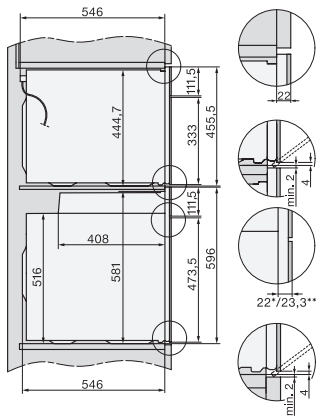

H226x-1B/BP/E/EP/I/IP, H2760B/BP, H28x0B/BP, H7x6xB/BP/BPX, installation drawings

H226x-1B/BP/E/EP/I/IP, H2x6xB/BP, H7x6xB/BP/BPX, installation drawings

H226x-1B/E/I, H2x6xB, H7x6xB, installation drawings

DG2840, DG7x40, DGC7x4x, DG7x6x, DGC7x6x, DGD7635, DGM7x4x, DO7, H28B/BP, H7x4xB/BM/BP, H7x6xB/BP, installation drawing

DG7x40, DGC7x4x, DGC7x6x, DG7635, DGM7x4x, DO7, H2860B/BP, H7240BM, H7x40BM, H7x4xB/BP, H7x6xB/BP, installation drawings

H226x-1B/BP/E/EP/I/IP, H2760B/BP, H28x0B/BP, H7x40BM/BMX, H7x6xB/BP/BPX, installation drawings

H2760B/BP, H28x0B/BP, H7x6xB/BP/BPX, installation drawings

H 7264 B

Sütő

– kombinálható design, szöveges kijelzővel és PerfectClean funkcióval.

H2xxx-1 B/BP/E/I/IP, H7xxx B/BP/BM/BMX, installation drawings

H2xxx-1 B/BP/E/I/IP, H7xxx B/BP/BM/BMX, installation drawings