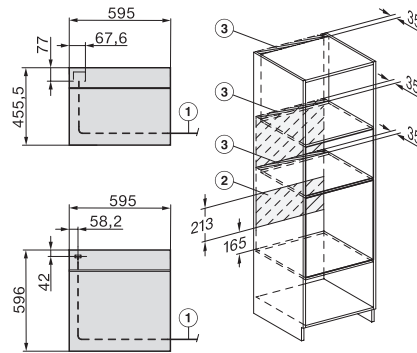

DG2840, DG7x40, DGC7x4x, DG7x6x, DGC7x6x, DGD7635, DGM7x4x, DO7, H28B/BP, H7x4xB/BM/BP, H7x6xB/BP, installation drawing

DG7x40, DGC7x4x, DGC7x6x, DG7635, DGM7x4x, DO7, H2860B/BP, H7240BM, H7x40BM, H7x4xB/BP, H7x6xB/BP, installation drawings

H226x-1B/BP/E/EP/I/IP, H2760B/BP, H28x0B/BP, H7x40BM/BMX, H7x6xB/BP/BPX, installation drawings

H2760B/BP, H28x0B/BP, H7x6xB/BP/BPX, installation drawings

H 7264 B

Sütő

– kombinálható design, szöveges kijelzővel és PerfectClean funkcióval.

H2xxx-1 B/BP/E/I/IP, H7xxx B/BP/BM/BMX, installation drawings

H2xxx-1 B/BP/E/I/IP, H7xxx B/BP/BM/BMX, installation drawings