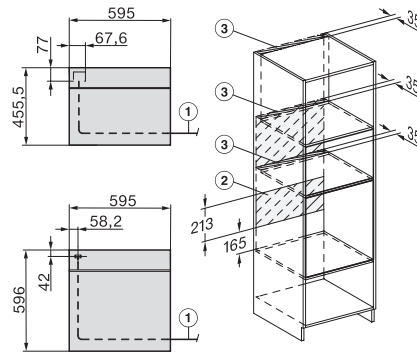

Installation H7000 XL underframe, installation drawings

H226x-1B/E/I, H2x6xB, H7x6xB, installation drawings

H7000 handle, installation drawing

H7000 handle, glass, installation drawings

Installation H7000 BM XL, installation drawings

side view H7000 XL build-under, installation drawing

H 7264 B

Sütő

– kombinálható design, szöveges kijelzővel és PerfectClean funkcióval.

side view Kombi BM XL, installation drawings

Installation Kombi BM XL, installation drawings