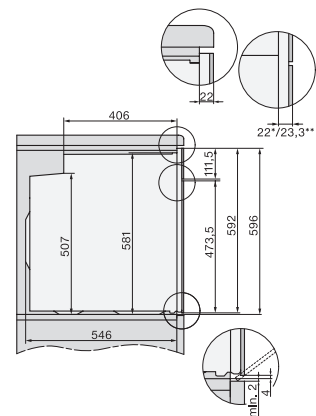

Installation H7000 XL underframe, installation drawings

H226x-1B/E/I, H2x6xB, H7x6xB, installation drawings

H7000 handle, installation drawing

H7000 handle, glass, installation drawings

Installation H7000 BM XL, installation drawings

side view H7000 XL build-under, installation drawing

H 7264 B

Sütő

– kombinálható design, szöveges kijelzővel és PerfectClean funkcióval.

side view Kombi BM XL, installation drawings

Installation Kombi BM XL, installation drawings