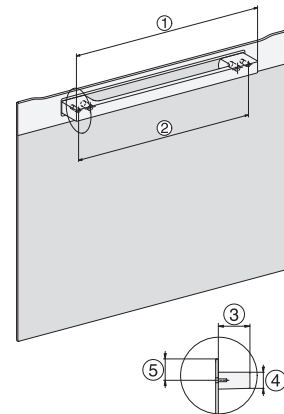

H 7264 B

Sütő

– kombinálható design, szöveges kijelzővel és PerfectClean funkcióval.

installation H7000 XL, installation drawing

side view H7000 XL, installation drawings

built-in H7000 XL, installation drawing

Installation H7000 XL underframe, installation drawings

H226x-1B/E/I, H2x6xB, H7x6xB, installation drawings

H7000 handle, installation drawing

H7000 handle, glass, installation drawings

Installation H7000 BM XL, installation drawings