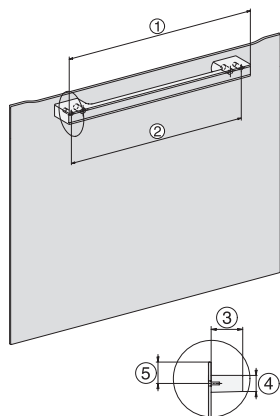

H 7264 B

Sütő

– kombinálható design, szöveges kijelzővel és PerfectClean funkcióval.

installation H7000 XL, installation drawing

side view H7000 XL, installation drawings

built-in H7000 XL, installation drawing

Installation H7000 XL underframe, installation drawings

H226x-1B/E/I, H2x6xB, H7x6xB, installation drawings

H7000 handle, installation drawing

H7000 handle, glass, installation drawings

Installation H7000 BM XL, installation drawings