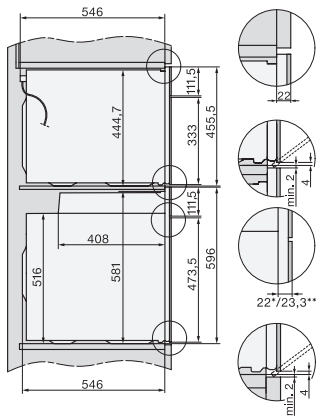

H226x-1B/BP/E/EP/I/IP, H2760B/BP, H28x0B/BP, H7x6xB/BP/BPX, installation drawings

H226x-1B/BP/E/EP/I/IP, H2x6xB/BP, H7x6xB/BP/BPX, installation drawings

DG2840, DG7x40, DGC7x4x, DG7x6x, DGC7x6x, DGD7635, DGM7x4x, DO7, H28B/BP, H7x4xB/BM/BP, H7x6xB/BP, installation drawing

DG7x40, DGC7x4x, DGC7x6x, DG7635, DGM7x4x, DO7, H2860B/BP, H7240BM, H7x40BM, H7x4xB/BP, H7x6xB/BP, installation drawings

H226x-1B/BP/E/EP/I/IP, H2760B/BP, H28x0B/BP, H7x40BM/BMX, H7x6xB/BP/BPX, installation drawings

H2760B/BP, H28x0B/BP, H7x6xB/BP/BPX, installation drawings

H 7264 B

Sütő

– kombinálható design, szöveges kijelzővel és PerfectClean funkcióval.

H2xxx-1 B/BP/E/I/IP, H7xxx B/BP/BM/BMX, installation drawings