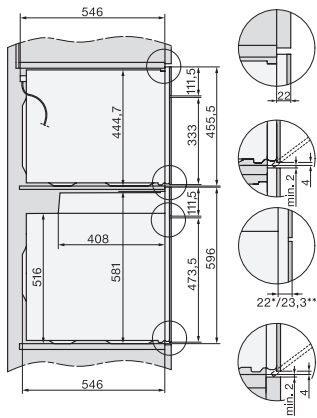

Installation H7000 XL underframe, installation drawings

H226x-1B/E/I, H2x6xB, H7x6xB, installation drawings

H7000 handle, installation drawing

H7000 handle, glass, installation drawings

Installation H7000 BM XL, installation drawings

side view H7000 XL build-under, installation drawing

H 7264 B

Sütő

– kombinálható design, szöveges kijelzővel és PerfectClean funkcióval.

side view Kombi BM XL, installation drawings

Installation Kombi BM XL, installation drawings