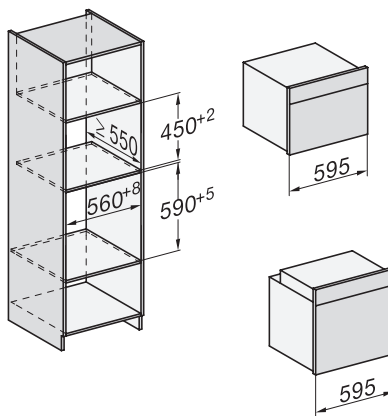

Installation H7000 XL underframe, installation drawings

H226x-1B/E/I, H2x6xB, H7x6xB, installation drawings

H7000 handle, installation drawing

H7000 handle, glass, installation drawings

Installation H7000 BM XL, installation drawings

side view H7000 XL build-under, installation drawing

H 7264 B

Sütő

– kombinálható design, szöveges kijelzővel és PerfectClean funkcióval.

side view Kombi BM XL, installation drawings

Installation Kombi BM XL, installation drawings